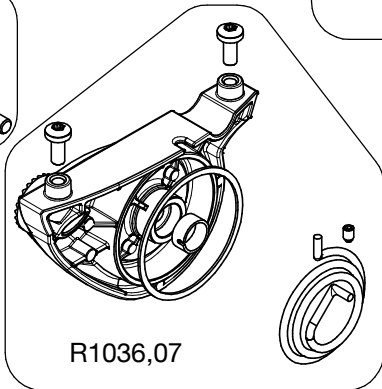

**Manfrotto**  
**Imagine More**

**ART. MVH500AH**  
For serial number from F0244051

art. 500PLONG

R3,7640  
set of 40

R3,4939,2

R1036,19  
set of 5

R1036,97

R1036,17  
set of 10

R1036,99  
set of 10

R1036,11  
set of 10

R1036,07

R1036,10  
set of 5

R1036,03

R1036,48  
set of 5

R503,89

R1036,04

R1036,06

R1036,18  
set of 10

R701,213

R3,2324  
set of 10

R1036,51  
set of 10

R1036,04

R1036,50  
set of 5

R701,15  
set of 10