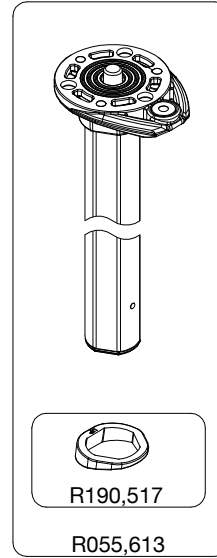

Manfrotto
PROFESSIONAL CAMERA SUPPORTS

ART. 055CXPRO4

For serial number
from A1351035

R055M,601

R055,628

R055M,602

R190,517

R055,613

R190,518

R190,506

R055M,623

R055,604

R055,617

R190,427

Tool (TORX T25) included in :
- Spare part R055,634
- Spare part R190,705
- Spare part R190,706

R055,624

R458,39

R055,619

R190,619

TO BE MOUNTED
ON TUBES
(1 LEG)

R055,634

R536,07

R190,706

R190,523