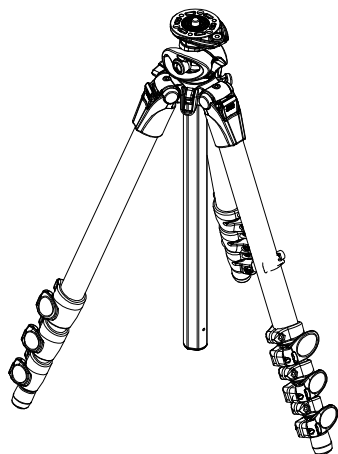

Manfrotto
PROFESSIONAL CAMERA SUPPORTS

ART. 055CXPRO4

For serial number
from A1351035

R055M,601

R055,628

R055M,602

R190,517

R055,613

R458,39

R055,619

R190,619

TO BE MOUNTED
ON TUBES
(1 LEG)

R055,634

R536,07

R190,706

R190,523

R440,05

TO BE MOUNTED
ON CLAMPING-COLLARS
(1 LEG)

R055,618

R055,620

R190,705

R190,523

R190,526 Set of 3