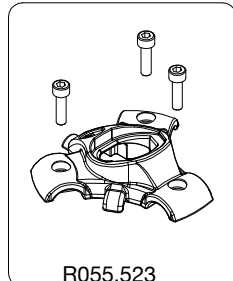

**ART. 055CXV3**

For serial number  
from A1351035

R190,518

R055,526

R055,523

R055,604

Tool (TORX T25) included in :  
- Spare part R055,634  
- Spare part R190,705

R055,522

R055,614

R190,427

R055,517

R055,629

R458,39

R190,619

TO BE MOUNTED  
ON TUBES  
(1 LEG)

R440,05

TO BE MOUNTED  
ON CLAMPING-COLLARS  
(1 LEG)

R055,634

R536,07

R390,32

R079,77

R055,615

R190,705

R190,523