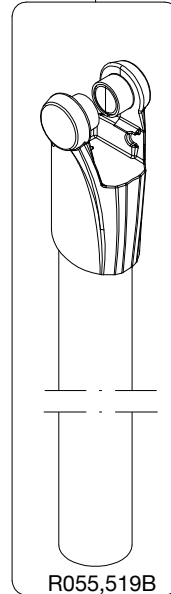

**Manfrotto**

PROFESSIONAL CAMERA SUPPORTS

**ART. 055XB**

For serial number  
from A0794001

R190,518

R055,526

R055,523

R055,504

R055,522

R458,39

R055,519B

R055,517

R055,529B

R055,395

R190,523

R055,315

R055,525

R055,521

R190,427

R055,527B

R055,528B

R055,399

R190,523

R055,520 Set of 3