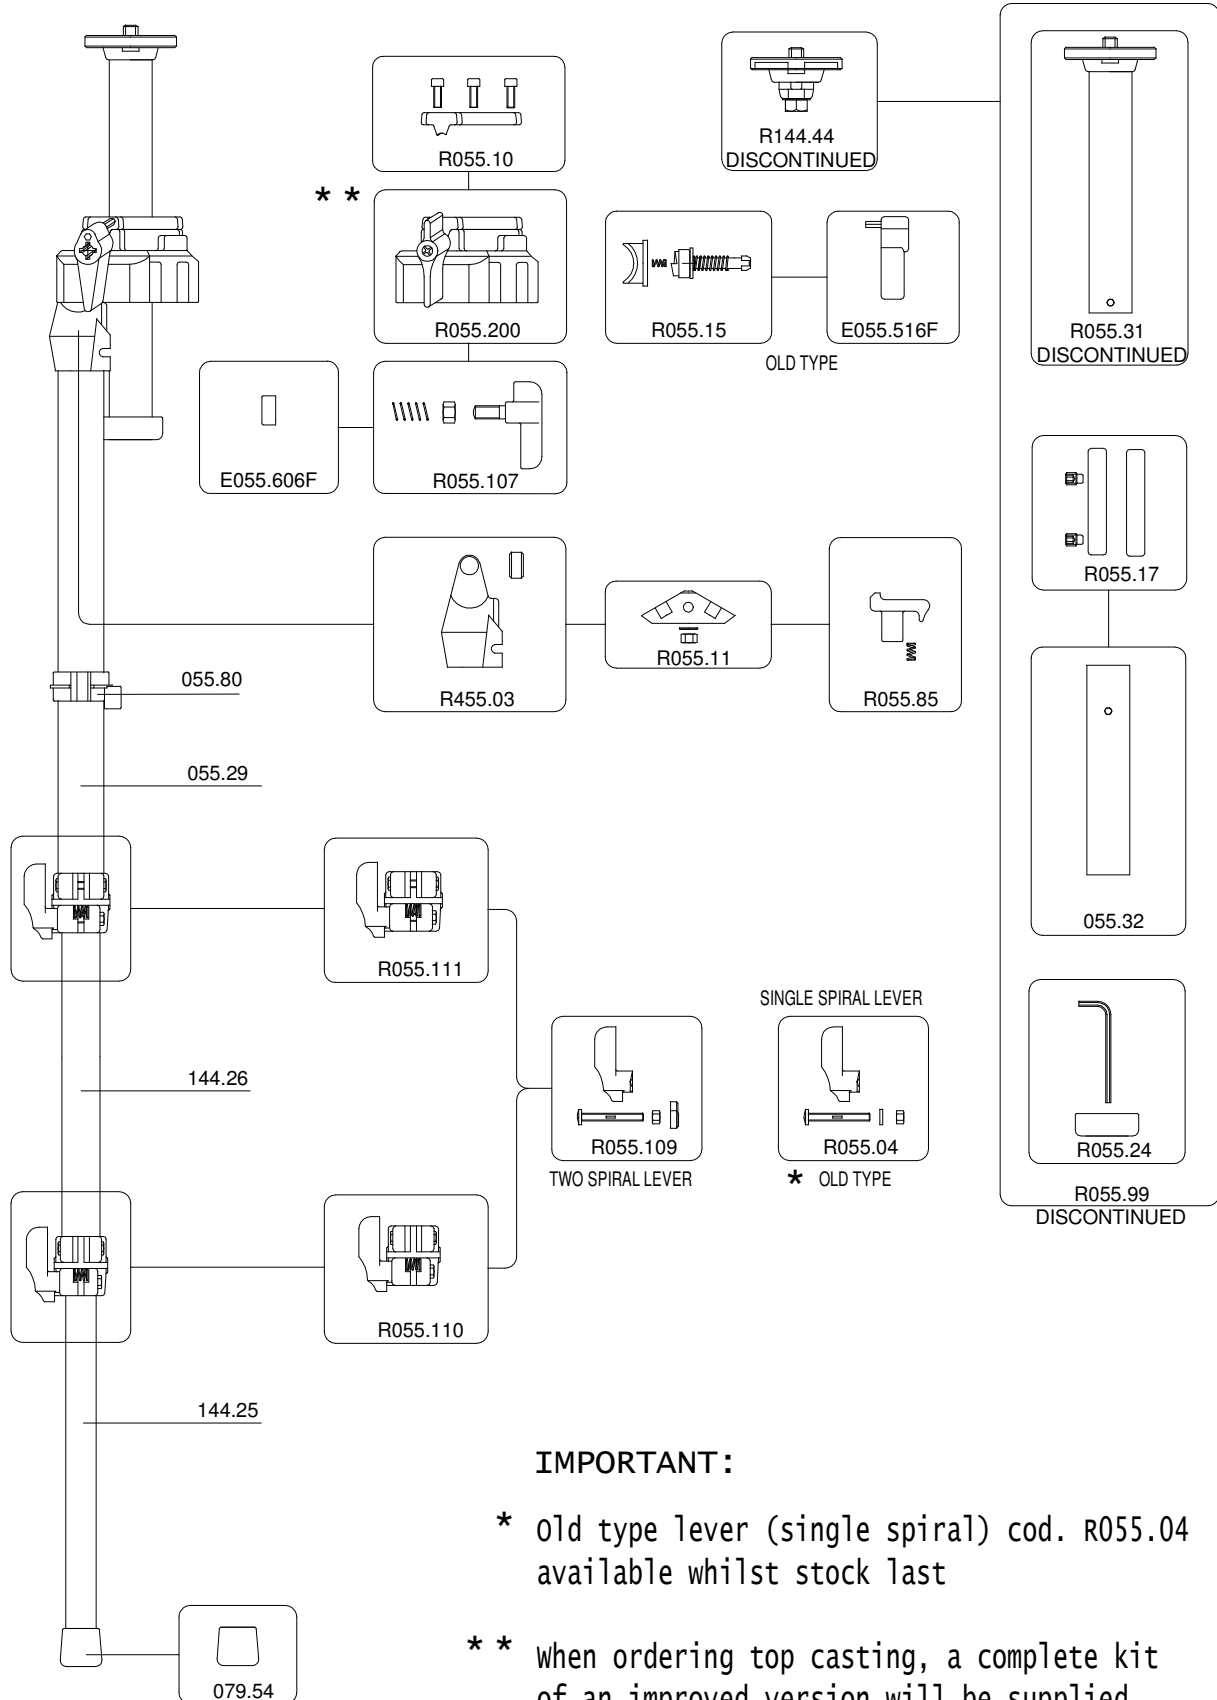

Manfrotto nord

ART.
055

VERSIONE: 010
DEL: 1999-02-09

IMPORTANT:

- * Old type lever (single spiral) cod. R055.04 available whilst stock last
- ** When ordering top casting, a complete kit of an improved version will be supplied