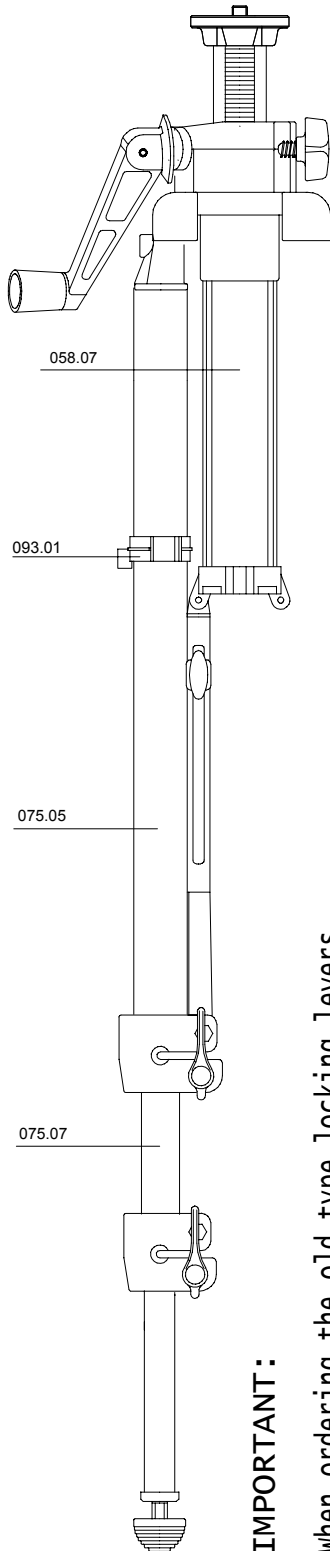

# Manfrotto nord

ART.  
075

VERSIONE:005  
DEL:1994-05-11

## IMPORTANT:

When ordering the old type Locking Levers (single spiral), please specify the collar (or the diameters) in which you are going to fit them, as complete collar must be supplied