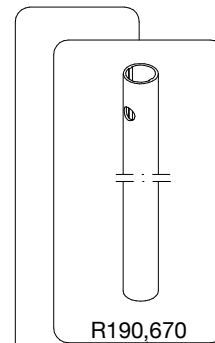

R1034,811
Set of 3

R190,427

R458,39

Tool (TORX T25) included in :
- Spare part R190,705
- Spare part R190,706

R190,616

TO BE MOUNTED
ON TUBES

R190,406

TO BE MOUNTED
ON CLAMPING-COLLARS

R190,705

R190,523

R190,669

R190,706

R190,523

R190,670

R190,526 Set of 3