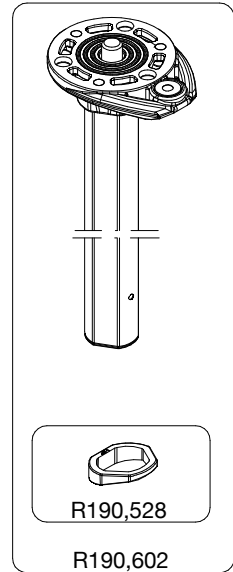

Manfrotto

PROFESSIONAL CAMERA SUPPORTS

ART. 190CXPRO3

For serial number
from A1106804
to A2944308

R190M,607

R190,692

R190,629

R410,27

R190M,608

R190,528

R190,602

R190,518

R190,506

R190M,623

R190,609

R190,622

R1034,811
Set of 3

R190,427

R458,39

Tool (TORX T25) included in :
- Spare part R190,705
- Spare part R190,706

R190,616

TO BE MOUNTED
ON TUBES

R190,406

TO BE MOUNTED
ON CLAMPING-COLLARS