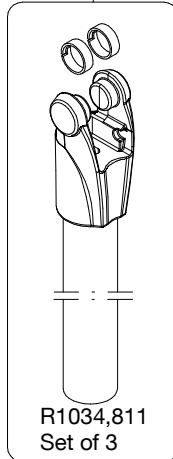

Manfrotto

PROFESSIONAL CAMERA SUPPORTS

ART. 190CXPRO3

For serial number
from A1106804
to A2944308

R190M,607

R190,692

R190,629

R410,27

R190M,608

R190,528

R190,602

R190,518

R190,506

R190M,623

R190,609

R190,622

R1034,811
Set of 3

R190,427

R458,39

Tool (TORX T25) included in :
- Spare part R190,705
- Spare part R190,706

R190,616

TO BE MOUNTED
ON TUBES

R190,406

TO BE MOUNTED
ON CLAMPING-COLLARS

R190,705

R190,523

R190,669

R190,706

R190,523

R190,670

R190,526 Set of 3