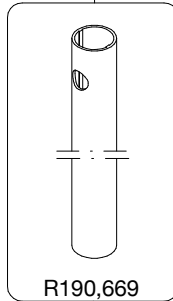

Manfrotto

PROFESSIONAL CAMERA SUPPORTS

ART. 190CXPRO3

For serial number
from A1106804
to A2944308

Tool (TORX T25) included in :
- Spare part R190,705
- Spare part R190,706

TO BE MOUNTED
ON TUBES

TO BE MOUNTED
ON CLAMPING-COLLARS

R190,523