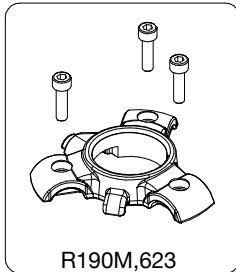

R190M,608

R190,528

R190,602

R190,518

R190,506

R190M,623

R190,609

R190,622

R1034,811
Set of 3

R190,427

R458,39

Tool (TORX T25) included in :
- Spare part R190,705
- Spare part R190,706

R190,616

TO BE MOUNTED
ON TUBES

R190,406

TO BE MOUNTED
ON CLAMPING-COLLARS