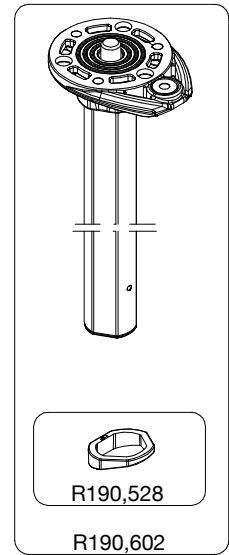

## ART. 190CXPRO3

For serial number  
from A2944309

R190M,607

R190,692

R190,629

R410,27

R190M,608

R190,518

R190,506

R190M,623

R190,622

R190,609

R190,668

R190,427

R190,528

R190,602

R458,39

Tool (TORX T25) included in :  
- Spare part R190,705  
- Spare part R190,706

R190,616

TO BE MOUNTED  
ON TUBES

R190,406

TO BE MOUNTED  
ON CLAMPING-COLLARS

R190,705

R190,523