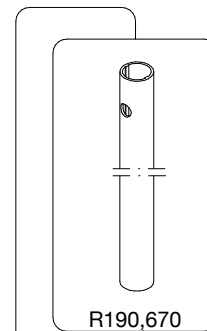

Manfrotto

PROFESSIONAL CAMERA SUPPORTS

ART. 190CXPRO3

For serial number
from A2944309

Tool (TORX T25) included in :
- Spare part R190,705
- Spare part R190,706

TO BE MOUNTED
ON TUBES

TO BE MOUNTED
ON CLAMPING-COLLARS