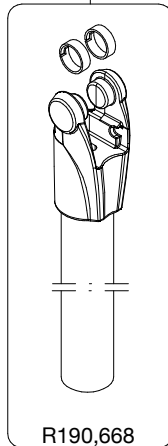

## ART. 190CXPRO3

For serial number  
from A2944309

R190M,607

R190,692

R190,629

R410,27

R190M,608

R190,518

R190,506

R190M,623

R190,622

R190,609

R190,668

R190,427

R190,528

R190,602

R458,39

Tool (TORX T25) included in :  
- Spare part R190,705  
- Spare part R190,706

R190,616

TO BE MOUNTED  
ON TUBES

R190,406

TO BE MOUNTED  
ON CLAMPING-COLLARS

R190,705

R190,523