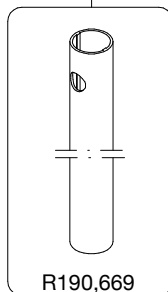

R458,39

Tool (TORX T25) included in :  
- Spare part R190,705  
- Spare part R190,706

R190,616

TO BE MOUNTED  
ON TUBES

R190,406

TO BE MOUNTED  
ON CLAMPING-COLLARS

R190,705

R190,523