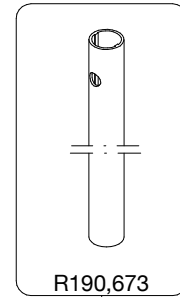

Manfrotto

PROFESSIONAL CAMERA SUPPORTS

ART. 190CXPRO4

For serial number
from A1106892
to A3124341

Tool (TORX T25) included in :
- Spare part R190,705
- Spare part R190,706
- Spare part R190,707

TO BE MOUNTED
ON TUBES

TO BE MOUNTED
ON CLAMPING-COLLARS