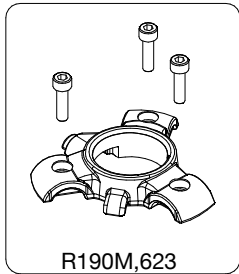

## ART. 190CXPRO4

For serial number  
from A1106892  
to A3124341

R190M,607

R190,692

R190,629

R410,27

R190M,608

Tool (TORX T25) included in :  
- Spare part R190,705  
- Spare part R190,706  
- Spare part R190,707

R190,528

R190,602

R190,518

R190,506

R190M,623

R190,609

R190,622

R1034,812  
Set of 3

R190,427

R458,39

R190,673

R190,616

TO BE MOUNTED  
ON TUBES

R190,705

R190,523

R190,707