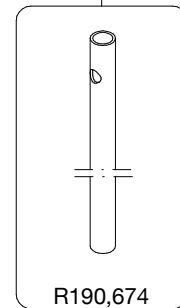

## ART. 190CXPRO4

For serial number  
from A1106892  
to A3124341

R190M,607

R190,692

R190,629

R410,27

R190M,608

Tool (TORX T25) included in :  
- Spare part R190,705  
- Spare part R190,706  
- Spare part R190,707

R190,524

R190,406

TO BE MOUNTED  
ON CLAMPING-COLLARS

R190,672

R190,674

R190,706

R190,523

R190,611 Set of 3