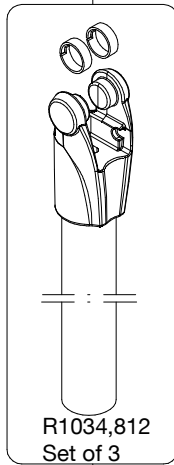

## ART. 190CXPRO4

For serial number  
from A1106892  
to A3124341

R190M,607

R190,692

R190,629

R410,27

R190M,608

Tool (TORX T25) included in :  
- Spare part R190,705  
- Spare part R190,706  
- Spare part R190,707

R190,528

R190,602

R190,518

R190,506

R190M,623

R190,609

R190,622

R1034,812  
Set of 3

R190,427

R458,39

R190,673

R190,616

TO BE MOUNTED  
ON TUBES

R190,705

R190,523

R190,707