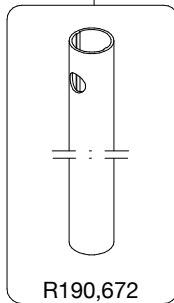

R190,705

R190,523