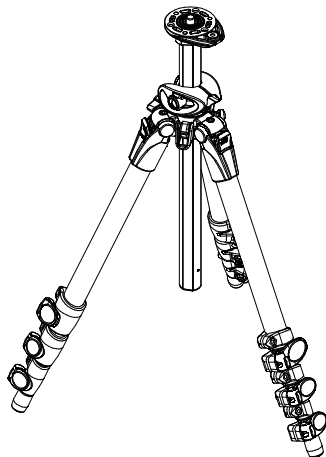

## ART. 190CXPRO4

For serial number  
from A1106892  
to A3124341

R190M,607

R190,692

R190,629

R410,27

R190M,608

Tool (TORX T25) included in :  
- Spare part R190,705  
- Spare part R190,706  
- Spare part R190,707

R190,524

R190,406

TO BE MOUNTED  
ON CLAMPING-COLLARS

R190,672

R190,674

R190,706

R190,523

R190,611 Set of 3