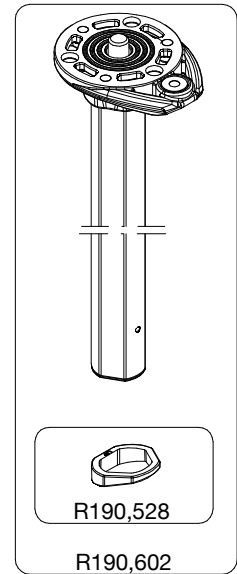

## ART. 190CXPRO4

For serial number  
from A1106892  
to A3124341

R190M,607

R190,692

R190,629

R410,27

R190M,608

Tool (TORX T25) included in :  
- Spare part R190,705  
- Spare part R190,706  
- Spare part R190,707

R190,528

R190,602

R190,518

R190,506

R190M,623

R190,609

R190,622

R1034,812  
Set of 3

R190,427

R458,39

R190,673

R190,616

TO BE MOUNTED  
ON TUBES

R190,705

R190,523

R190,707