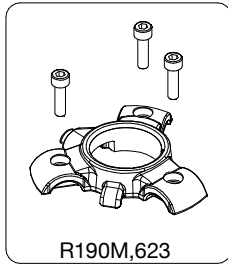

R190M,608

Tool (TORX T25) included in :  
- Spare part R190,705  
- Spare part R190,706  
- Spare part R190,707

R190,528

R190,602

R190,518

R190,506

R190M,623

R190,609

R190,622

R190,671

R190,427

R458,39

R190,673

R190,616

TO BE MOUNTED  
ON TUBES

R190,406