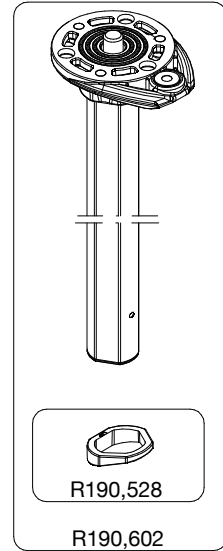

**Manfrotto**

PROFESSIONAL CAMERA SUPPORTS

**ART. 190CXPRO4**

For serial number  
from A3124342

R190M,607

R190,692

R190,629

R410,27

R190M,608

Tool (TORX T25) included in :  
- Spare part R190,705  
- Spare part R190,706  
- Spare part R190,707

R190,528

R190,602

R190,518

R190,506

R190M,623

R190,609

R190,622

R190,671

R190,427

R458,39

R190,673

R190,616

TO BE MOUNTED  
ON TUBES

R190,406