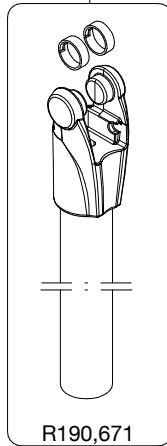

**Manfrotto**

PROFESSIONAL CAMERA SUPPORTS

**ART. 190CXPRO4**

For serial number  
from A3124342

R190M,607

R190,692

R190,629

R410,27

R190M,608

Tool (TORX T25) included in :  
- Spare part R190,705  
- Spare part R190,706  
- Spare part R190,707

R190,528

R190,602

R190,518

R190,506

R190M,623

R190,609

R190,622

R190,671

R190,427

R458,39

R190,673

R190,616

TO BE MOUNTED  
ON TUBES

R190,406