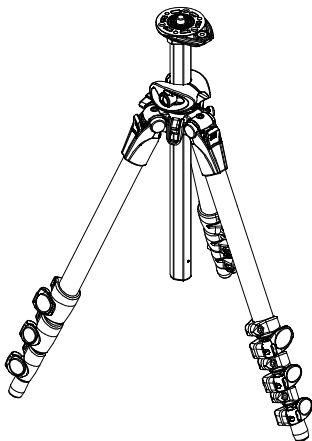

**Manfrotto**

PROFESSIONAL CAMERA SUPPORTS

**ART. 190CXPRO4**

For serial number  
from A3124342

R190M,607

R190,692

R190,629

R410,27

TO BE MOUNTED  
ON CLAMPING-COLLARS

R190,705

R190,523

R190,707

R190,524

R190,672

R190,674

R190,706