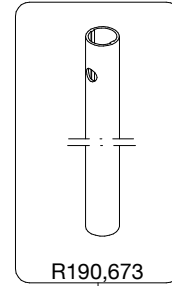

R190M,608

Tool (TORX T25) included in :  
- Spare part R190,705  
- Spare part R190,706  
- Spare part R190,707

R190,528

R190,602

R190,518

R190,506

R190M,623

R190,609

R190,622

R190,671

R190,427

R458,39

R190,673

R190,616

TO BE MOUNTED  
ON TUBES

R190,406