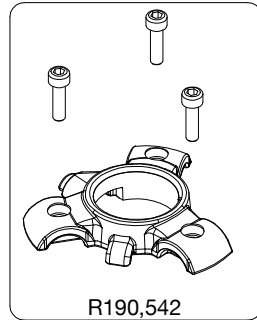

Manfrotto
PROFESSIONAL CAMERA SUPPORTS

ART. 190XPROB

For serial number
from A1682001

R410,27

Tool (TORX T25) included in :
- Spare part R055,399
- Spare part R190,499