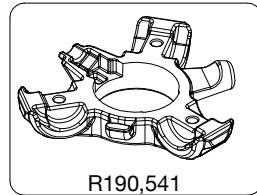

### ART. 190XPROB

For serial number  
from A1682001

R190,508

R190,525

R410,27

R190,507

Tool (TORX T25) included in :  
- Spare part R055,399  
- Spare part R190,499

R190,528

R190,511B

R190,518

R190,542

R190,534

R190,506

R190,541

R190,531B

R190,527