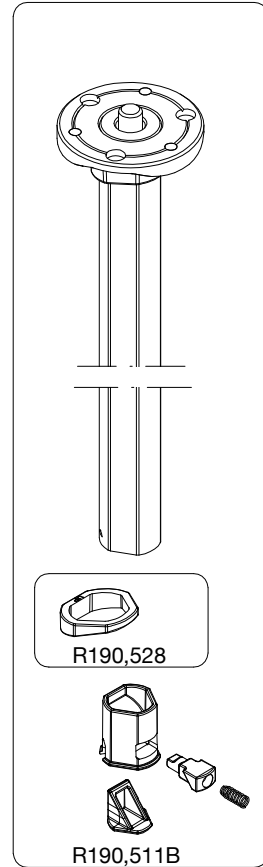

### ART. 190XPROB

For serial number  
from A1682001

R190,508

R190,525

R410,27

R190,507

Tool (TORX T25) included in :  
- Spare part R055,399  
- Spare part R190,499

R190,528

R190,511B

R190,518

R190,542

R190,534

R190,506

R190,541

R190,531B

R190,527