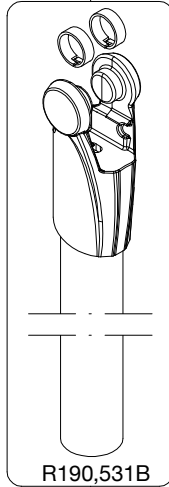

### ART. 190XPROB

For serial number  
from A1682001

R190,508

R190,525

R410,27

R190,507

Tool (TORX T25) included in :  
- Spare part R055,399  
- Spare part R190,499

R190,528

R190,511B

R190,518

R190,542

R190,534

R190,506

R190,541

R190,531B

R190,527