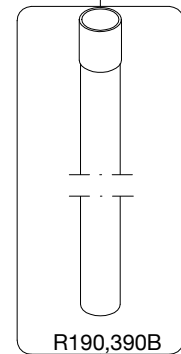

### ART. 190XPROB

For serial number  
from A1682001

R190,508

R190,525

R410,27

R190,507

Tool (TORX T25) included in :  
- Spare part R055,399  
- Spare part R190,499

R190,528

R458,39

R190,499

R190,524

R190,427

R055,399

R190,523

R190,389B

R190,390B