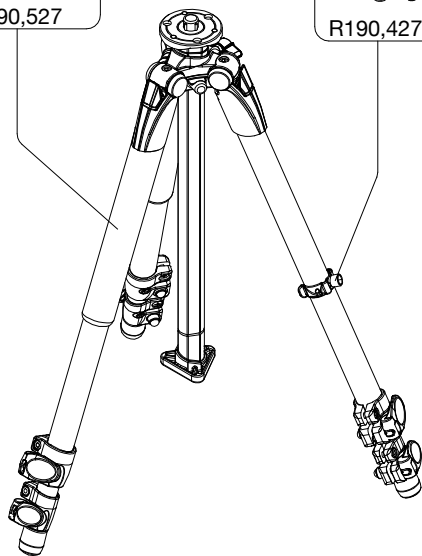

**Manfrotto**

PROFESSIONAL CAMERA SUPPORTS

**ART. 190XWNB**

For serial number  
from A0893684

R190,518

R190,530

R190,522

R190,521

R190,523

R055,315

R190,535

R190,427

R190,389B

R190,390B

R190,499

R190,524