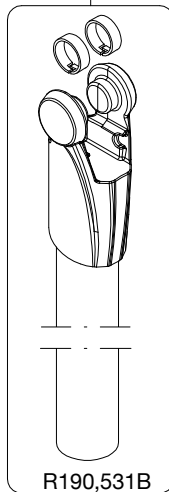

**Manfrotto**

PROFESSIONAL CAMERA SUPPORTS

**ART. 190XWNB**

For serial number  
from A0893684

R190,518

R190,530

R190,522

R190,521

R458,39

R190,504

R190,531B

R190,528

R190,510B

Art. 190SPK2N

R190,527

R055,399

R190,523

R055,315

R190,535

R190,427

R190,389B

R190,390B

R190,499

R190,524