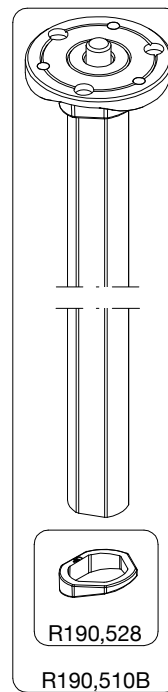

**Manfrotto**

PROFESSIONAL CAMERA SUPPORTS

**ART. 190XWNB**

For serial number  
from A0893684

R190,518

R190,530

R190,522

R190,521

R458,39

R190,504

R190,531B

R190,528

R190,510B

Art. 190SPK2N

R190,527

R055,399

R190,523

R055,315

R190,535

R190,427

R190,389B

R190,390B

R190,499

R190,524