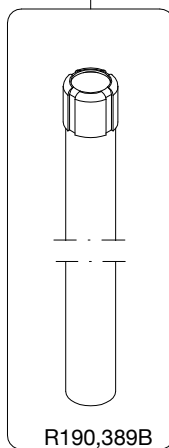

**Manfrotto**

PROFESSIONAL CAMERA SUPPORTS

**ART. 190XWNB**

For serial number  
from A0893684

R190,518

R190,530

R190,522

R190,521

R190,523

R055,315

R190,535

R190,427

R190,389B

R190,390B

R190,499

R190,524