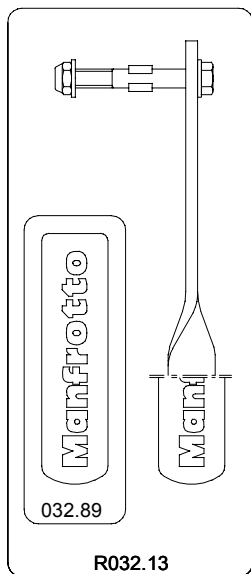

VERSIONE: 004  
DEL: 1999-08-24

\* For rubber feet with inner hole dm.16,5mm

If your rubber feet have an inner hole dm.43mm, order complete kit cod. R032.10

\* For rubber feet with inner hole dm.16,5mm

If your rubber feet have an inner hole dm.33mm, order complete kit cod. R032.09