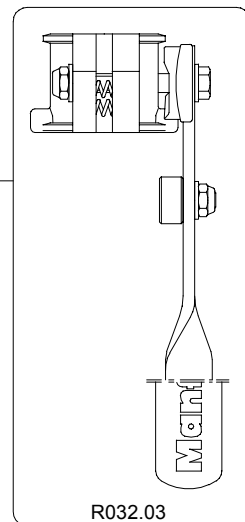

VERSIONE: 004  
DEL: 1999-08-24

\* For rubber feet with inner hole dm.16,5mm

If your rubber feet have an inner hole dm.43mm, order complete kit cod. R032.10

\* For rubber feet with inner hole dm.16,5mm

If your rubber feet have an inner hole dm.33mm, order complete kit cod. R032.09