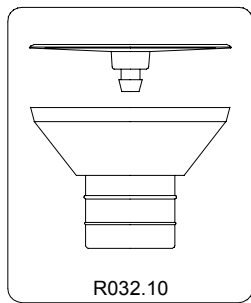

VERSIONE: 004  
DEL: 1999-08-24

\* For rubber feet with inner hole dm.16,5mm

If your rubber feet have an inner hole dm.43mm, order complete kit cod. R032.10

\* For rubber feet with inner hole dm.16,5mm

If your rubber feet have an inner hole dm.33mm, order complete kit cod. R032.09