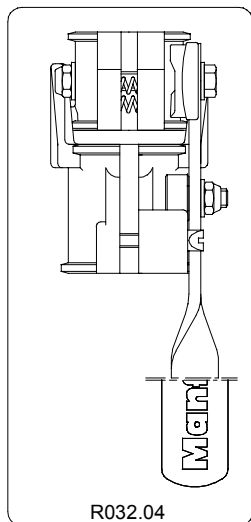

VERSIONE: 004  
DEL: 1999-08-24

\* For rubber feet with inner hole dm.16,5mm

If your rubber feet have an inner hole dm.43mm, order complete kit cod. R032.10

\* For rubber feet with inner hole dm.16,5mm

If your rubber feet have an inner hole dm.33mm, order complete kit cod. R032.09