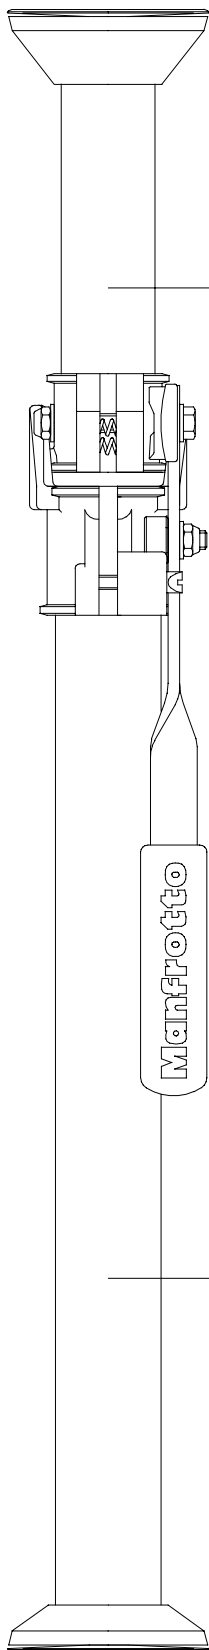

VERSIONE: 004  
DEL: 1999-08-24

\* For rubber feet with inner hole dm.16,5mm

If your rubber feet have an inner hole dm.43mm, order complete kit cod. R032.10

\* For rubber feet with inner hole dm.16,5mm

If your rubber feet have an inner hole dm.33mm, order complete kit cod. R032.09