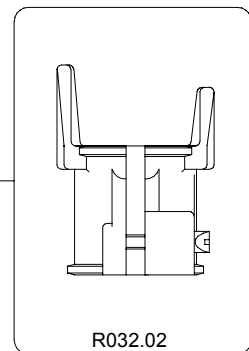

VERSIONE: 004  
DEL: 1999-08-24

\* For rubber feet with inner hole dm.16,5mm

If your rubber feet have an inner hole dm.43mm, order complete kit cod. R032.10

\* For rubber feet with inner hole dm.16,5mm

If your rubber feet have an inner hole dm.33mm, order complete kit cod. R032.09