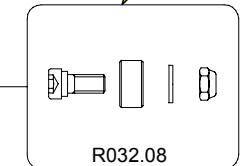

VERSIONE: 004  
DEL: 1999-08-24

\* For rubber feet with inner hole dm.16,5mm

If your rubber feet have an inner hole dm.43mm, order complete kit cod. R032.10

\* For rubber feet with inner hole dm.16,5mm

If your rubber feet have an inner hole dm.33mm, order complete kit cod. R032.09