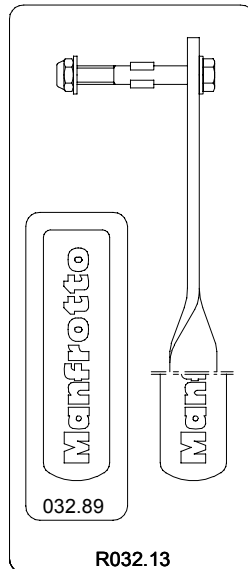

VERSIONE: 004  
DEL: 1999-08-24

077.01

077.02

\*

\* For rubber feet with inner hole dm.16,5mm

If your rubber feet have an inner hole dm.43mm, order complete kit cod. R032.10

\*

\* For rubber feet with inner hole dm.16,5mm

If your rubber feet have an inner hole dm.33mm, order complete kit cod. R032.09