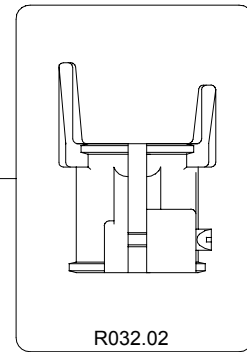

VERSIONE: 004  
DEL: 1999-08-24

077.01

077.02

\*

\* For rubber feet with inner hole dm.16,5mm

If your rubber feet have an inner hole dm.43mm, order complete kit cod. R032.10

\*

\* For rubber feet with inner hole dm.16,5mm

If your rubber feet have an inner hole dm.33mm, order complete kit cod. R032.09