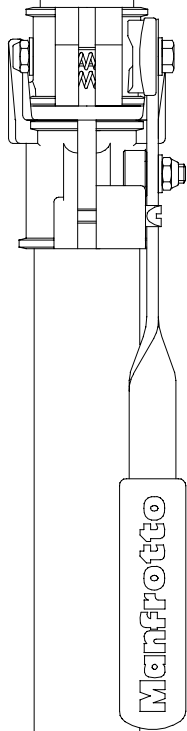

VERSIONE: 004  
DEL: 1999-08-24

077.01

077.02

\*

\* For rubber feet with inner hole dm.16,5mm

If your rubber feet have an inner hole dm.43mm, order complete kit cod. R032.10

\*

\* For rubber feet with inner hole dm.16,5mm

If your rubber feet have an inner hole dm.33mm, order complete kit cod. R032.09