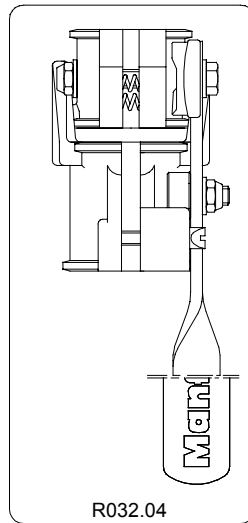

VERSIONE: 004  
DEL: 1999-08-24

077.01

077.02

\*

\* For rubber feet with inner hole dm.16,5mm

If your rubber feet have an inner hole dm.43mm, order complete kit cod. R032.10

\*

\* For rubber feet with inner hole dm.16,5mm

If your rubber feet have an inner hole dm.33mm, order complete kit cod. R032.09