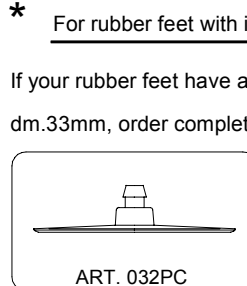

VERSIONE: 004  
DEL: 1999-08-24

077.01

077.02

\*

\* For rubber feet with inner hole dm.16,5mm

If your rubber feet have an inner hole dm.43mm, order complete kit cod. R032.10

\*

\* For rubber feet with inner hole dm.16,5mm

If your rubber feet have an inner hole dm.33mm, order complete kit cod. R032.09