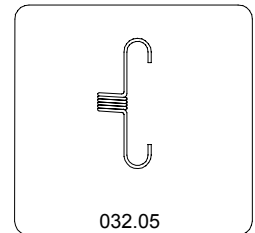

VERSIONE: 004  
DEL: 1999-08-24

077.01

077.02

\*

\* For rubber feet with inner hole dm.16,5mm

If your rubber feet have an inner hole dm.43mm, order complete kit cod. R032.10

\*

\* For rubber feet with inner hole dm.16,5mm

If your rubber feet have an inner hole dm.33mm, order complete kit cod. R032.09