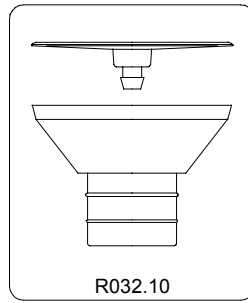

VERSIONE: 004  
DEL: 1999-08-24

077.01

077.02

\*

\* For rubber feet with inner hole dm.16,5mm

If your rubber feet have an inner hole dm.43mm, order complete kit cod. R032.10

\*

\* For rubber feet with inner hole dm.16,5mm

If your rubber feet have an inner hole dm.33mm, order complete kit cod. R032.09