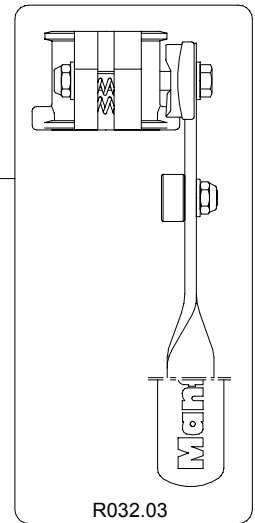

VERSIONE: 004  
DEL: 1999-08-24

077.01

077.02

\*

\* For rubber feet with inner hole dm.16,5mm

If your rubber feet have an inner hole dm.43mm, order complete kit cod. R032.10

\*

\* For rubber feet with inner hole dm.16,5mm

If your rubber feet have an inner hole dm.33mm, order complete kit cod. R032.09