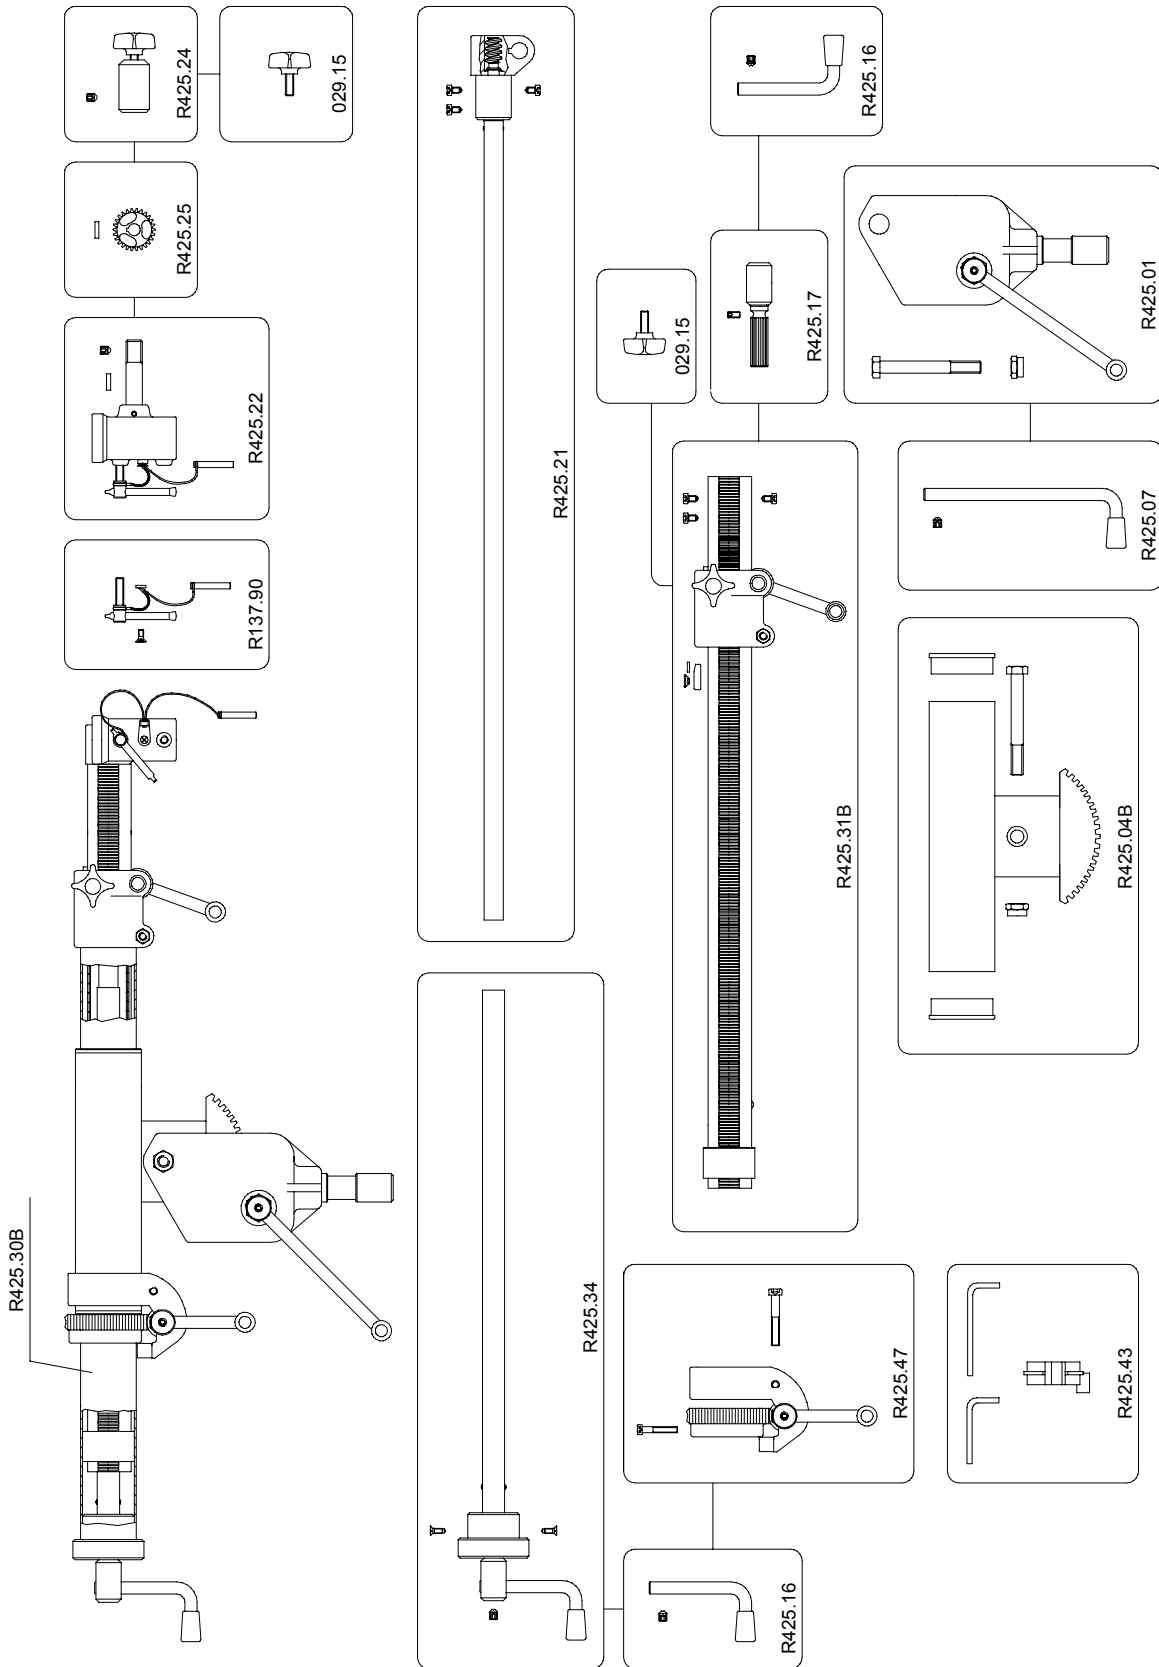

VERSIONE: 002
DEL: 1997-06-10

FOR SAND BAG ORDER CODE 425.35