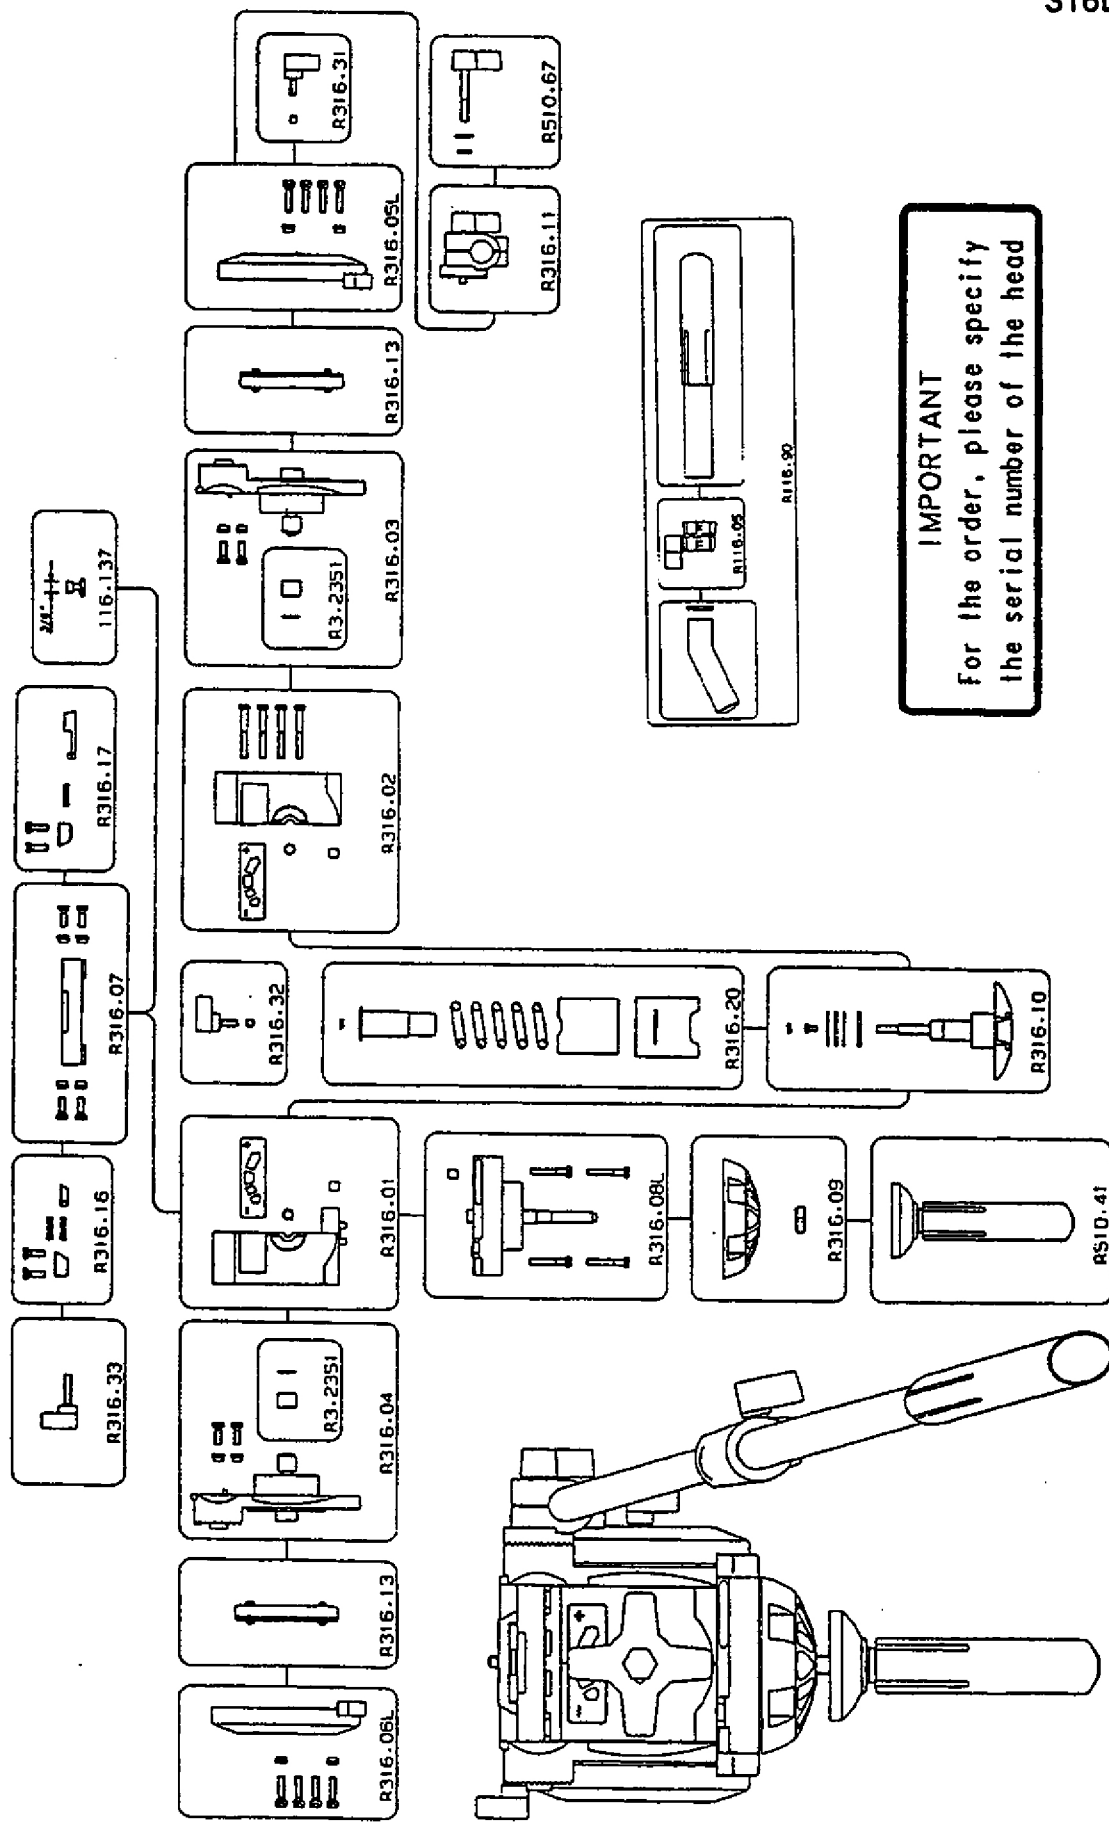

VERSION: 001
DEL: 05-09-95

Manfrotto nord

ART.
316L

IMPORTANT
For the order, please specify
the serial number of the head