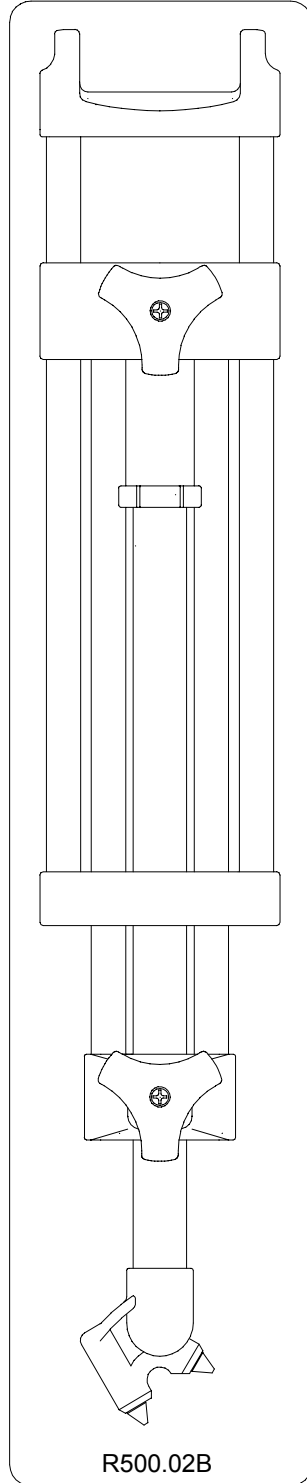

Manfrotto nord

ART.
520MVB

VERSIONE: 005
DEL: 2000-07-26

FOR SPREADER SPARE LIST SEE DRAWING : ART.165MV