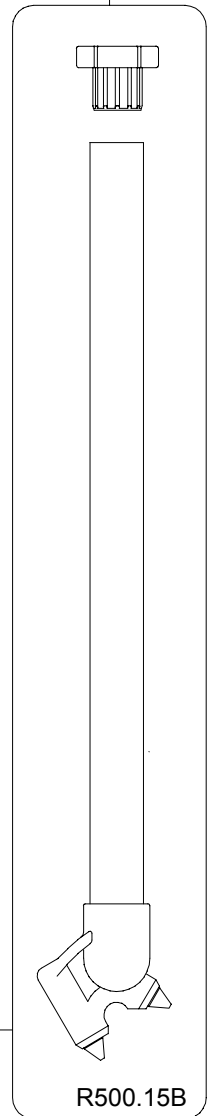

Manfrotto nord

ART.
520MVB

VERSIONE: 005
DEL: 2000-07-26

FOR SPREADER SPARE LIST SEE DRAWING : ART.165MV