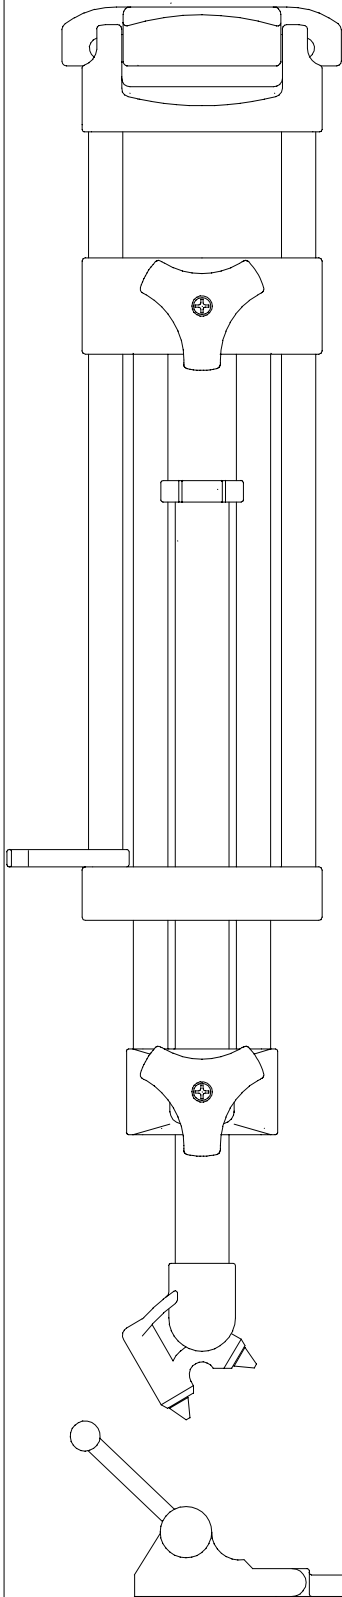

Manfrotto nord

ART.
520MVB

VERSIONE: 005
DEL: 2000-07-26

FOR SPREADER SPARE LIST SEE DRAWING : ART.165MV