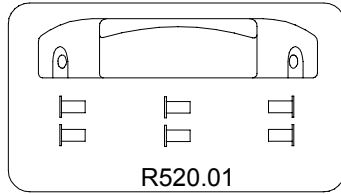

Manfrotto nord

ART.
520MVB

VERSIONE: 005
DEL: 2000-07-26

FOR SPREADER SPARE LIST SEE DRAWING : ART.165MV