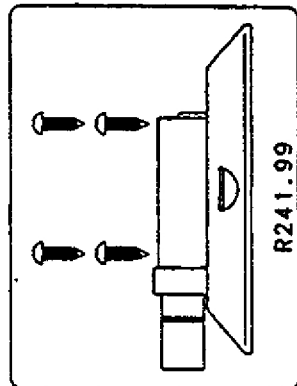

Manfrotto nord

ART.
241V

VERSION: 001
DEL: 22-04-92

155.12

E155.508Z

3/8" W

241.05

E155.501Z

171.05

SUGHERO 241.20

GRANO 3.0050

R241.03

ART. 241ARM

3.2800

025.20

R3.2100

R241.99

R241.04

RE-PUMP
IF RED LINE
APPEARS

COVER CODE: F.10010