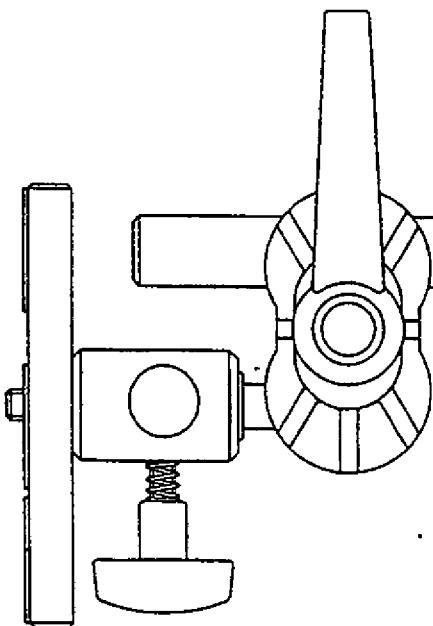

Manfrotto nord

ART.
241V

VERSION: 001
DEL: 22-04-92

155.12

E155.508Z

3/8" W

241.05

E155.501Z

171.05

SUGHERO 241.20

GRANO 3.0050

R241.03

ART. 241ARM

3.2800

025.20

R3.2100

R241.99

R241.04

RE-PUMP
IF RED LINE
APPEARS

COVER CODE: F.10010