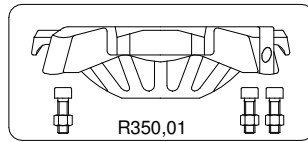

Manfrotto nord

ART.

350MVB

For serial number
from A0177339

2005-05-10

R250,45B