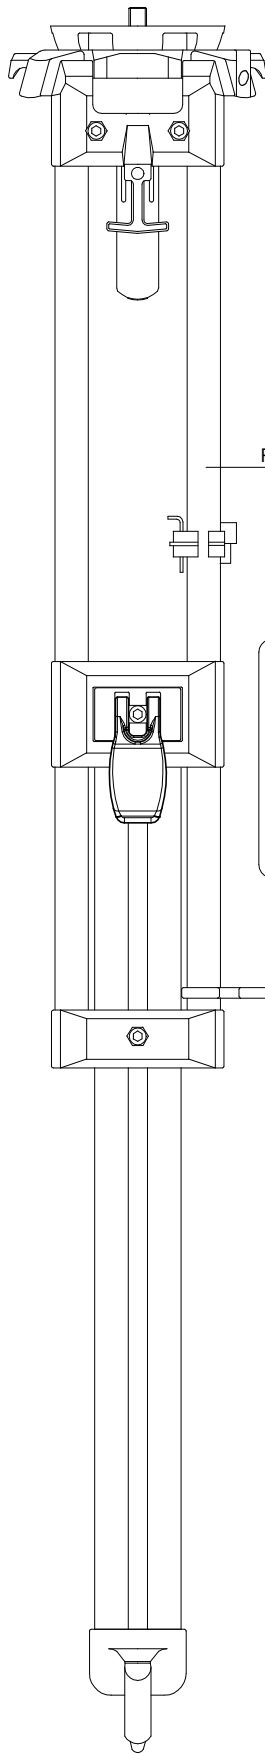

Manfrotto nord

ART.

350MVB

For serial number
from A0177339

2005-05-10

R250,45B