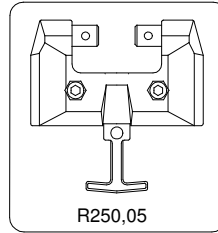

Manfrotto nord

ART.

350MVB

For serial number
from A0177339

2005-05-10

R250,45B