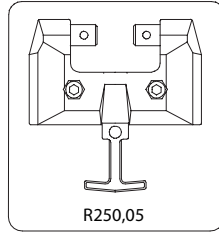

# Manfrotto nord

ART.  
350SHMV

For serial number  
from A0177347

2005-05-10

R250,34