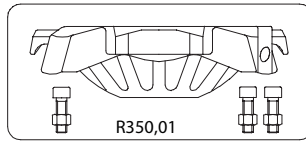

# Manfrotto nord

ART.  
350SHMV

For serial number  
from A0177347

2005-05-10

R250,34