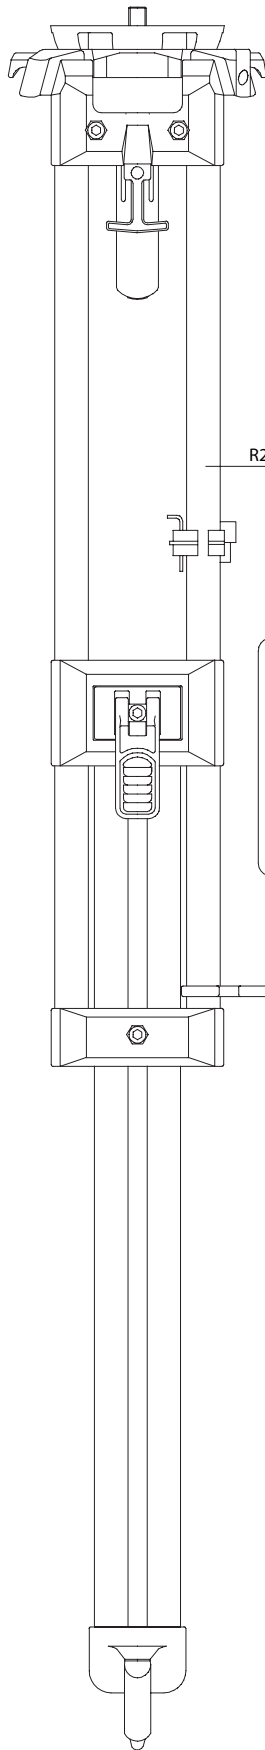

# Manfrotto nord

ART.  
350SHMV

For serial number  
from A0177347

2005-05-10

R250,34