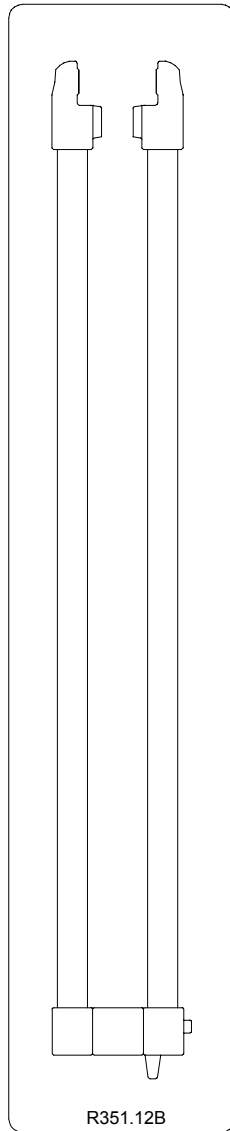

Manfrotto nord

ART.
351MVB

VERSIONE: 006
DEL: 1998-10-01

R351.12B

R216.25

E351.501F

R351.14

351.31

R216.04

216.12

NEW VERSION M12

R351.30

R216.13

OLD VERSION M8

R351.09

R351.11B

351.10

R351.04

R351.02

R351.13