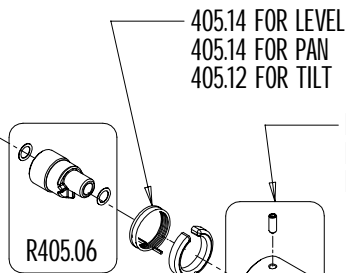

Manfrotto nord

ART.
405L

VERSIONE: 002
DEL: 2003-04-28

IMPORTANT
For the order, please specify
the serial number of the head

R405.99 FOR LEVEL
R405.98 FOR TILT
R405.94 FOR PAN

405.14 FOR LEVEL
405.14 FOR PAN
405.12 FOR TILT

R405.24 FOR LEVEL
R405.07 FOR PAN
R405.22 FOR TILT