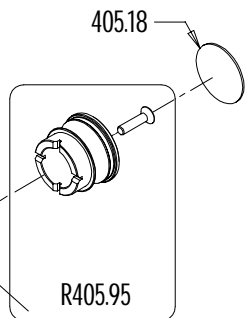

Manfrotto nord

ART.
405L

VERSIONE: 002
DEL: 2003-04-28

IMPORTANT
For the order, please specify
the serial number of the head

R405.99 FOR LEVEL
R405.98 FOR TILT
R405.94 FOR PAN

405.14 FOR LEVEL
405.14 FOR PAN
405.12 FOR TILT