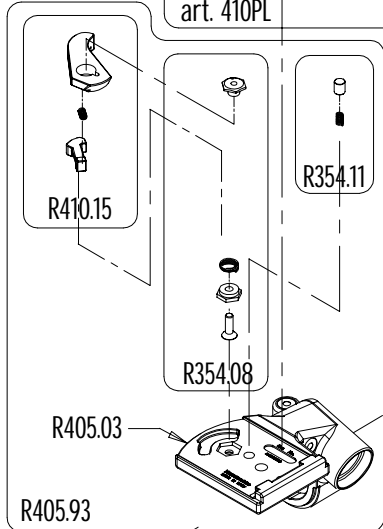

Manfrotto nord

ART.
405L

VERSIONE: 002
DEL: 2003-04-28

IMPORTANT
For the order, please specify
the serial number of the head

R405.99 FOR LEVEL
R405.98 FOR TILT
R405.94 FOR PAN

405.14 FOR LEVEL
405.14 FOR PAN
405.12 FOR TILT

R405.24 FOR LEVEL
R405.07 FOR PAN
R405.22 FOR TILT