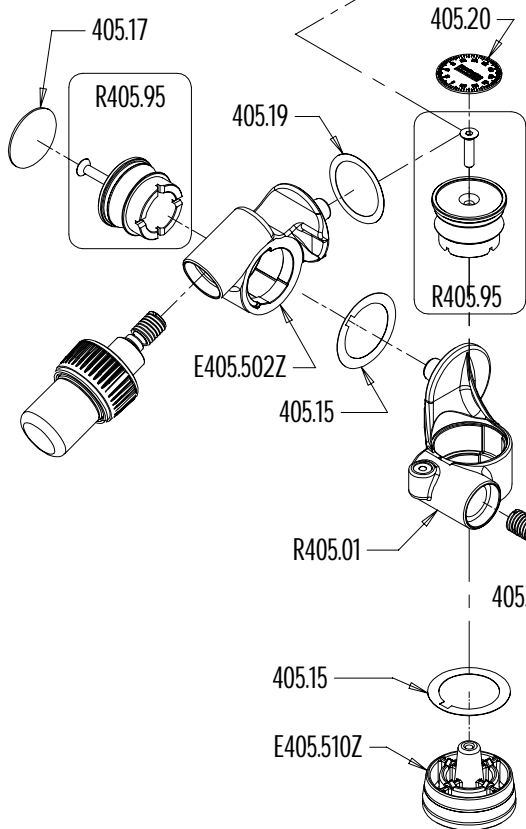

Manfrotto nord

ART.
405L

VERSIONE: 002
DEL: 2003-04-28

IMPORTANT
For the order, please specify
the serial number of the head

R405.99 FOR LEVEL
R405.98 FOR TILT
R405.94 FOR PAN

405.14 FOR LEVEL
405.14 FOR PAN
405.12 FOR TILT

R405.24 FOR LEVEL
R405.07 FOR PAN
R405.22 FOR TILT