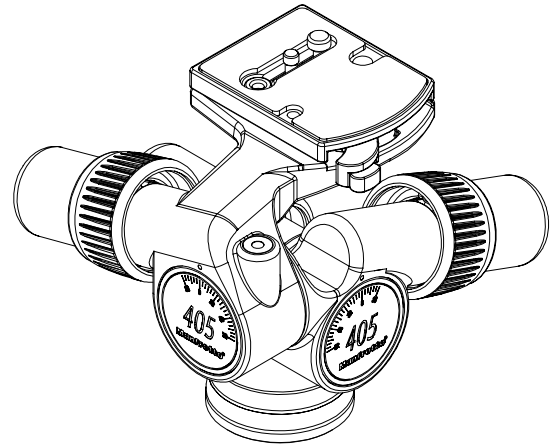

Manfrotto nord

ART.
405L

VERSIONE: 002
DEL: 2003-04-28

IMPORTANT
For the order, please specify
the serial number of the head

R405.99 FOR LEVEL
R405.98 FOR TILT
R405.94 FOR PAN

405.14 FOR LEVEL
405.14 FOR PAN
405.12 FOR TILT

R405.24 FOR LEVEL
R405.07 FOR PAN
R405.22 FOR TILT