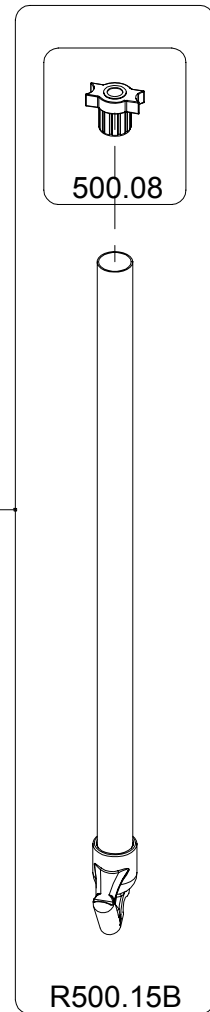

# Manfrotto nord

ART.  
525MVB

VERSIONE: 001  
DEL: 2002-10-14

FOR SPREADER SPARE LIST  
SEE DRAWING : ART.165MV