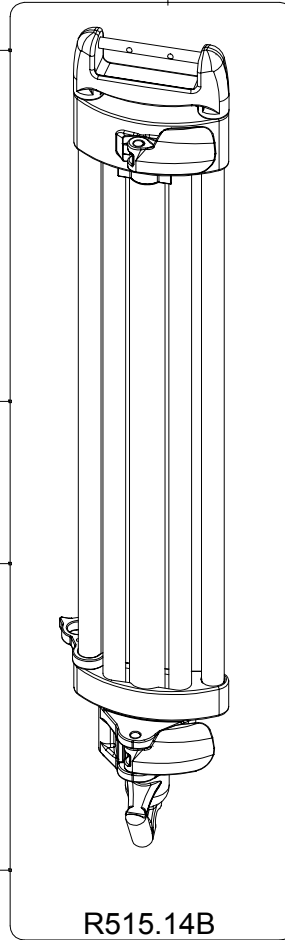

# Manfrotto nord

ART.  
525MVB

VERSIONE: 001  
DEL: 2002-10-14

FOR SPREADER SPARE LIST  
SEE DRAWING : ART.165MV