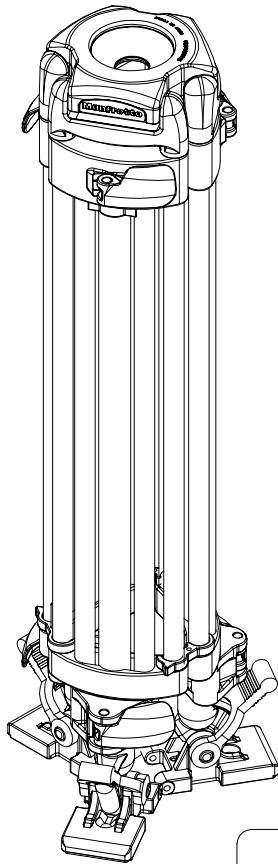

# Manfrotto nord

ART.  
525MVB

VERSIONE: 001  
DEL: 2002-10-14

FOR SPREADER SPARE LIST  
SEE DRAWING : ART.165MV