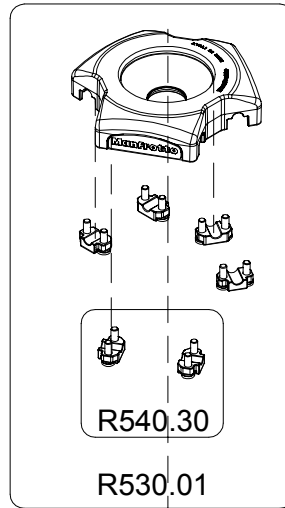

# Manfrotto nord

ART.  
525MVB

VERSIONE: 001  
DEL: 2002-10-14

FOR SPREADER SPARE LIST  
SEE DRAWING : ART.165MV