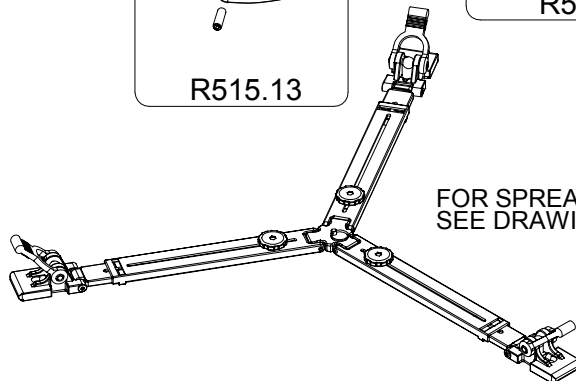

# Manfrotto nord

ART.  
525MVB

VERSIONE: 001  
DEL: 2002-10-14

FOR SPREADER SPARE LIST  
SEE DRAWING : ART.165MV