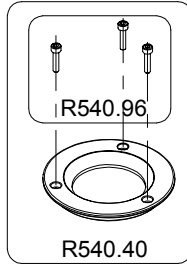

Manfrotto nord

ART.
542ART

VERSIONE: 001
DEL: 2003-07-01

FOR LEGS AND SPREADER SPARE LIST
SEE DRAWING: ART. R542.99