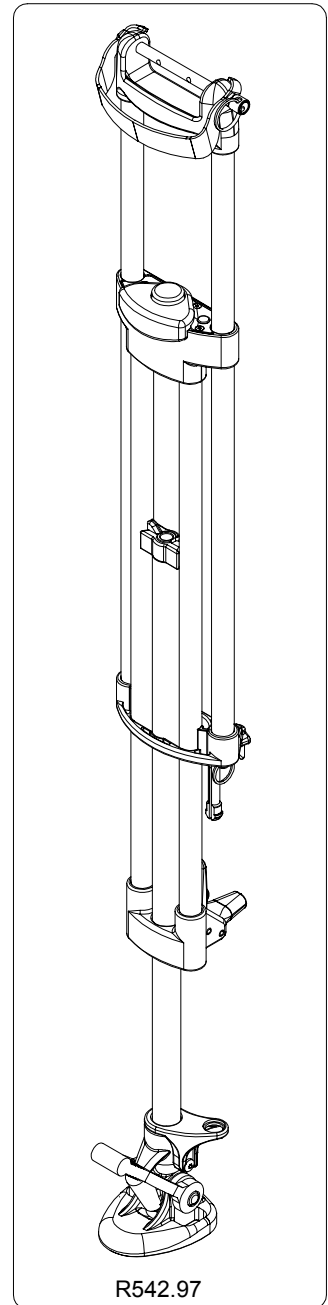

Manfrotto nord

ART.
542ART

VERSIONE: 001
DEL: 2003-07-01

FOR LEGS AND SPREADER SPARE LIST
SEE DRAWING: ART. R542.99