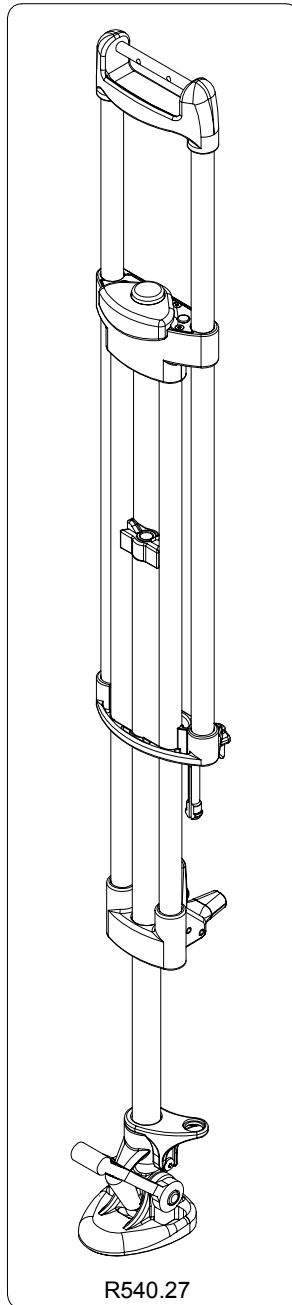

Manfrotto nord

ART.
542ART

VERSIONE: 001
DEL: 2003-07-01

FOR LEGS AND SPREADER SPARE LIST
SEE DRAWING: ART. R542.99