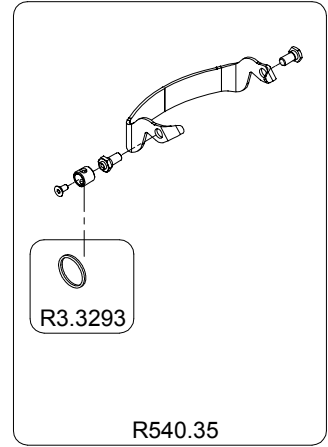

Manfrotto nord

ART.
542ART

VERSIONE: 001
DEL: 2003-07-01

FOR LEGS AND SPREADER SPARE LIST
SEE DRAWING: ART. R542.99