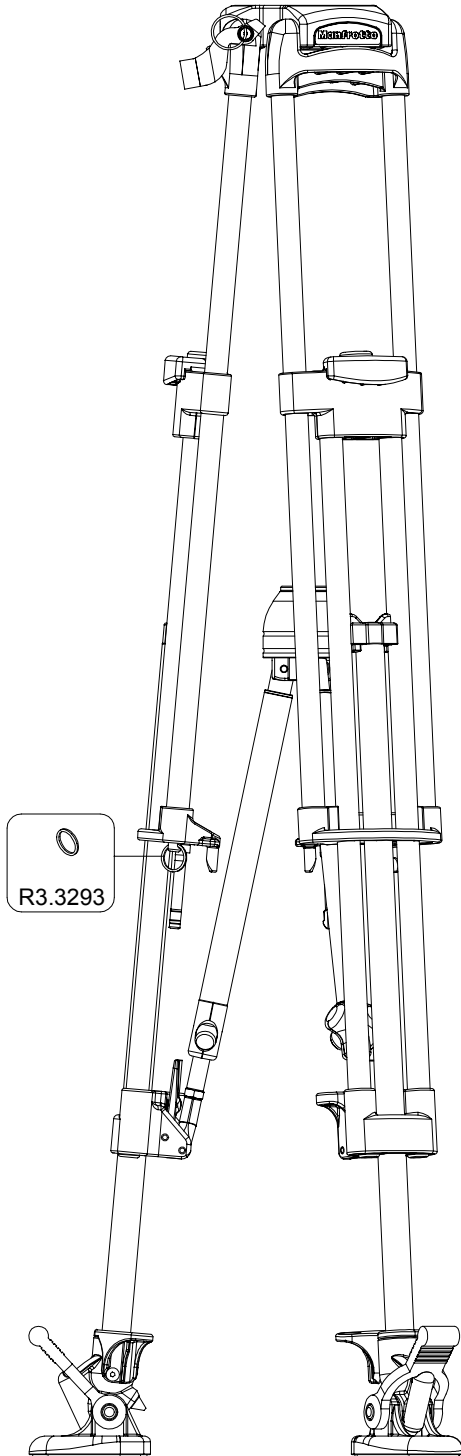

Manfrotto nord

ART.
542ART

VERSIONE: 001
DEL: 2003-07-01

FOR LEGS AND SPREADER SPARE LIST
SEE DRAWING: ART. R542.99