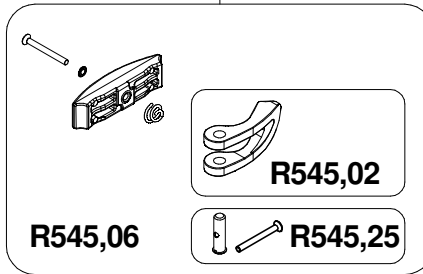

Manfrotto
PROFESSIONAL CAMERA SUPPORTS

ART. 545B
For serial number
from A2276836

R545,01

R545,07

R545,04

R546,12

R545,19

565 kit of 3