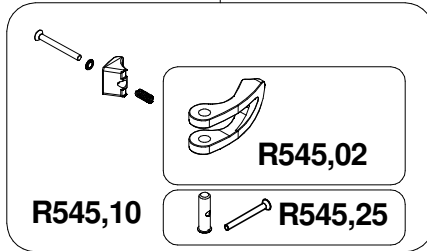

Manfrotto
PROFESSIONAL CAMERA SUPPORTS

ART. 545B
For serial number
from A2276836

R545,10