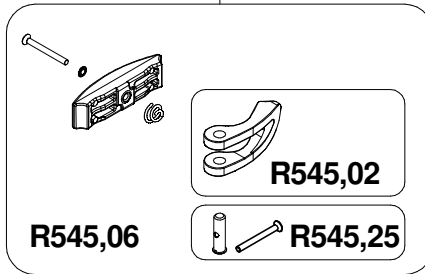

Manfrotto
PROFESSIONAL CAMERA SUPPORTS

ART. 546B
For serial number
from A2034151

R546,01

R545,07

R545,04

R546,12

R545,19

R545,06

R545,02

R545,25

R545,10

R545,02

R545,25

565 kit of 3

ART. 537SPRB