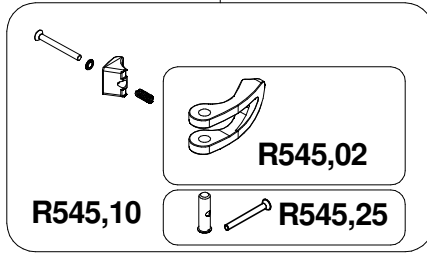

Manfrotto
PROFESSIONAL CAMERA SUPPORTS

ART. 546B
For serial number
from A2034151

R546,01

R545,07

R545,04

R546,12

R545,19

R545,06

R545,02

R545,25

R545,10

R545,02

R545,25

565 kit of 3

ART. 537SPRB