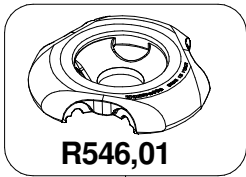

Manfrotto
PROFESSIONAL CAMERA SUPPORTS

ART. 546B
For serial number
from A2034151

R546,01

R545,07

R545,04

R546,12

R545,19

R545,06

R545,02

R545,25

R545,10

R545,02

R545,25

565 kit of 3

ART. 537SPRB