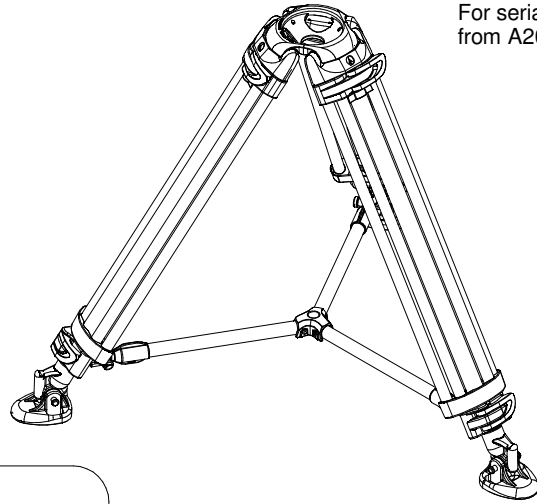

Manfrotto
PROFESSIONAL CAMERA SUPPORTS

ART. 546B
For serial number
from A2034151

R546,01

R545,07

R545,04

R546,12

R545,19

R545,06