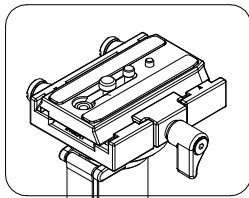

# Manfrotto nord

ART.

558B

For serial number  
from A0111530

2004-09-02

FOR SLIDING PLATE  
SPARE LIST  
SEE DRAWING:  
ART. 577

R558,01

R190,427