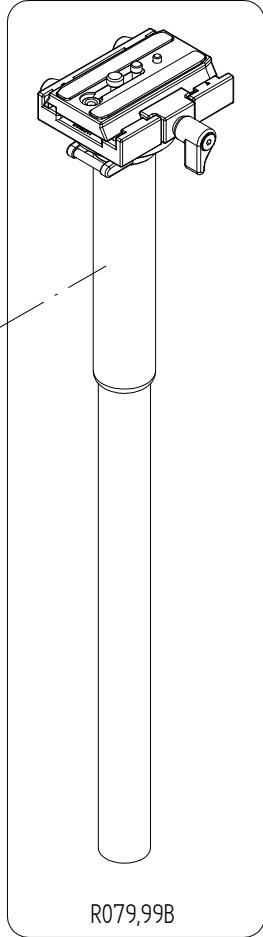

# Manfrotto nord

ART.

558B

For serial number  
from A0111530

2004-09-02

FOR SLIDING PLATE  
SPARE LIST  
SEE DRAWING:  
ART. 577

R558,01

R190,427

R079,48B

R055,388B

R055,390

R079,49B

R055,389

R190,392

Art. 676SC2