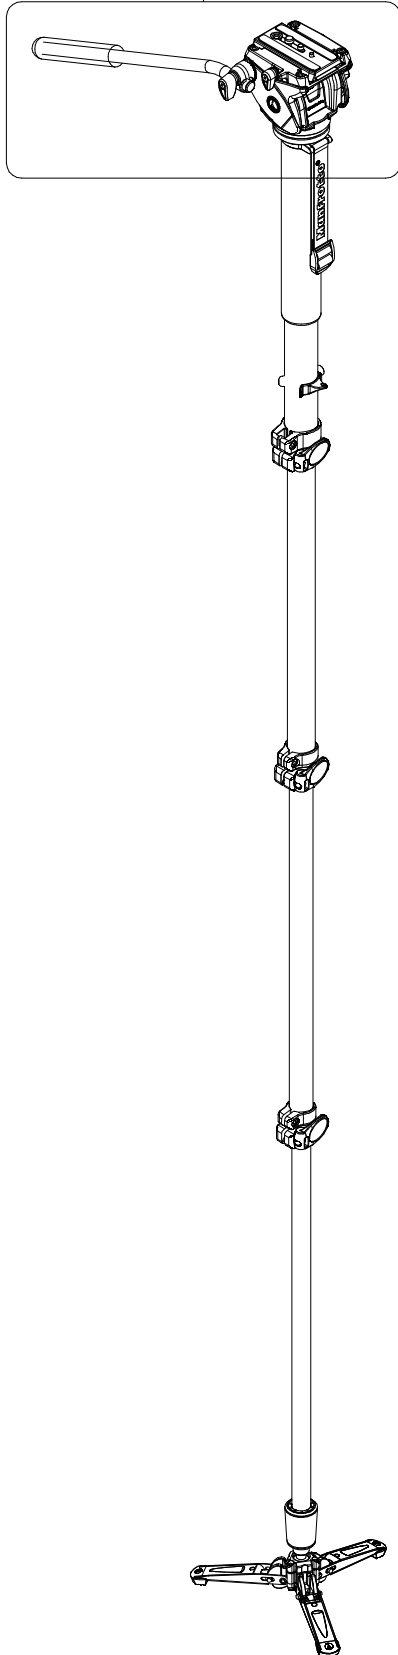

# Manfrotto

PROFESSIONAL CAMERA SUPPORTS

## ART. 561BHDV-1

For serial number  
from A1491000

FOR HEAD  
SPARE LIST  
SEE DRAWING  
R561,93

R561,02BL2

R558,01

R475,26  
set of 5

R680,07

R055,534

R561,03B

R055,395

R055,534

R144,26B

Tool (TORX T25) included in :  
- Spare part R680,07  
- Spare part R055,395  
- Spare part R561,05B

R190,523

R561,05B

R561,04