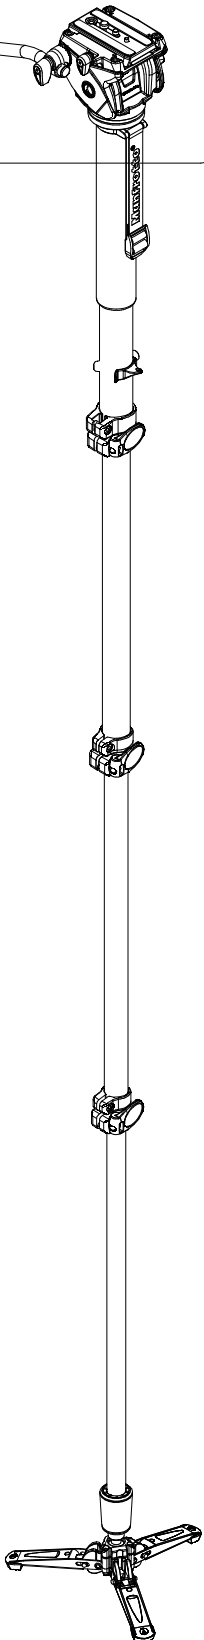

ART. 561BHDV

For serial number
from A1491000

FOR HEAD
SPARE LIST
SEE DRAWING
R561,93

R561,02BL3

R558,01

R475,26
set of 5

R680,07

R055,534

R561,03B

R055,395

R055,534

R144,26B

Tool (TORX T25) included in :
- Spare part R680,07
- Spare part R055,395
- Spare part R561,05B

R190,523

R561,05B

R561,04