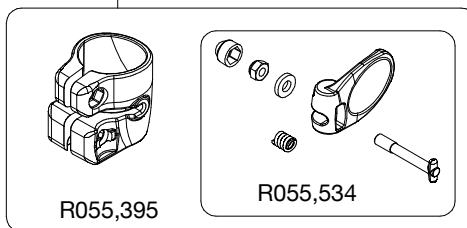

## ART. 682BGYN

For serial number  
from xxxxx

R558,01

R134,45B

R475,26  
set of 5

Tool (TORX T25) included in :  
- Spare part R680,07  
- Spare part R055,395

Per ricambio testa vedi art 234RC

R680,07

R055,534

R134,47B

R134,46B

R678,03

R678,02

R3,3298

R3,2653  
Set of 10 pcs.

R055,395