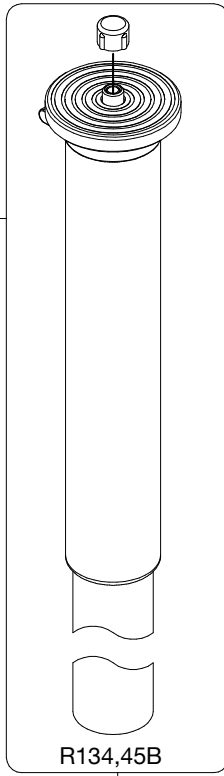

## ART. 682BGYN

For serial number  
from xxxxx

R558,01

R134,45B

R475,26  
set of 5

Tool (TORX T25) included in :  
- Spare part R680,07  
- Spare part R055,395

Per ricambio testa vedi art 234RC

R680,07

R055,534

R134,47B

R134,46B

R678,03

R678,02

R3,3298

R3,2653  
Set of 10 pcs.

R055,395