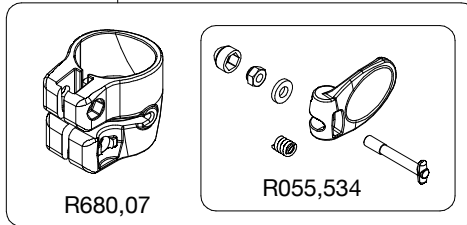

## ART. 682BGYN

For serial number  
from xxxxx

R558,01

R134,45B

R475,26  
set of 5

Tool (TORX T25) included in :  
- Spare part R680,07  
- Spare part R055,395

Per ricambio testa vedi art 234RC

R680,07

R055,534

R134,47B

R134,46B

R678,03

R678,02

R3,3298

R3,2653  
Set of 10 pcs.

R055,395