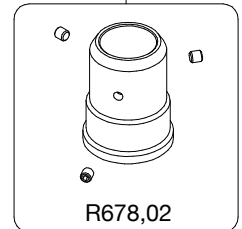

## ART. 682BGYN

For serial number  
from xxxxx

R558,01

R134,45B

R475,26  
set of 5

Tool (TORX T25) included in :  
- Spare part R680,07  
- Spare part R055,395

Per ricambio testa vedi art 234RC

R680,07

R055,534

R134,47B

R134,46B

R678,03

R678,02

R3,3298

R3,2653  
Set of 10 pcs.

R055,395