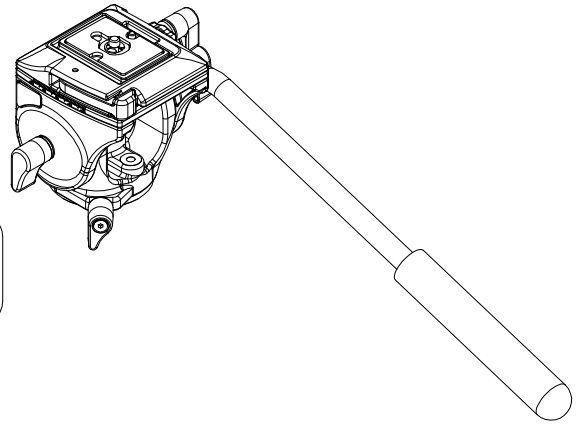

Manfrotto nord

ART.
701RC2

FOR TILT FLUID GREASE ORDER COD: R116,23

FOR PAN FLUID GREASE ORDER COD: R3,3511

2004-10-14