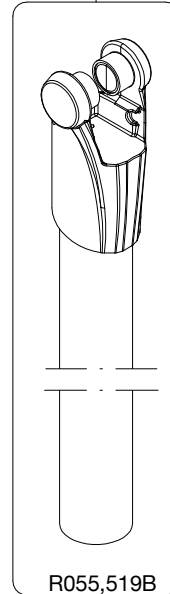

Manfrotto

PROFESSIONAL CAMERA SUPPORTS

ART. 755XB

For serial number
from A0794001

R190,518

R055,526

R055,523

R055,504C01

R055,522

R055,519B

R458,39

For column spare
list see drawing:
Art. 555B

R055,395

R055,534

R440,57

R055,527B

R190,427

R055,528B

R055,399

R190,523

R055,520 Set of 3