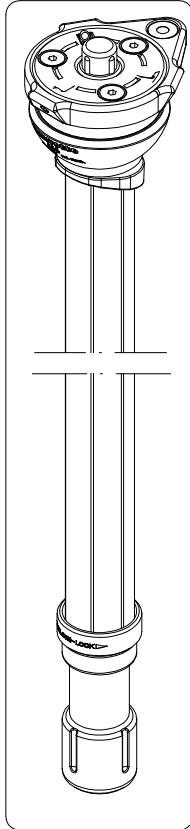

Manfrotto

PROFESSIONAL CAMERA SUPPORTS

ART. 755XB

For serial number
from A0794001

R190,518

R055,526

R055,523

R055,504C01

R055,522

R055,519B

R458,39

For column spare
list see drawing:
Art. 555B

R055,395

R055,534

R440,57

R055,527B