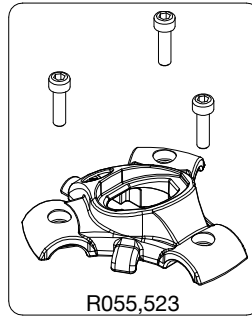

Manfrotto

PROFESSIONAL CAMERA SUPPORTS

ART. 755XB

For serial number
from A0794001

R190,518

R055,526

R055,523

R055,504C01

R055,522

R055,519B

R458,39

For column spare
list see drawing:
Art. 555B

R055,395

R055,534

R440,57

R055,527B

R190,427

R055,528B

R055,399

R190,523

R055,520 Set of 3