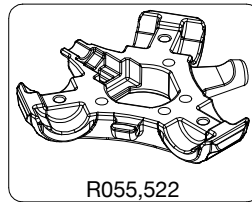

Manfrotto

PROFESSIONAL CAMERA SUPPORTS

ART. 755XB

For serial number
from A0794001

R190,518

R055,526

R055,523

R055,504C01