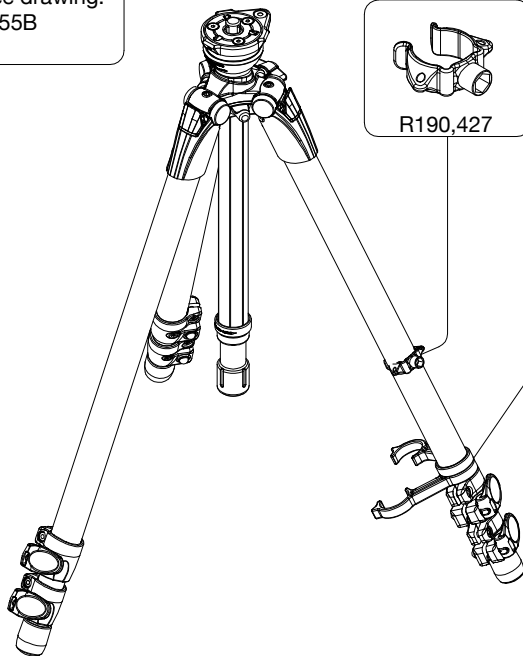

Manfrotto

PROFESSIONAL CAMERA SUPPORTS

ART. 755XB

For serial number
from A0794001

R190,518

R055,526

R055,523

R055,504C01

R055,522

R055,519B

R458,39

For column spare
list see drawing:
Art. 555B

R055,395

R055,534

R440,57

R055,527B

R190,427

R055,528B

R055,399

R190,523

R055,520 Set of 3