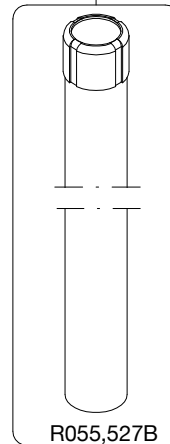

Manfrotto

PROFESSIONAL CAMERA SUPPORTS

ART. 755XB

For serial number
from A0794001

R190,518

R055,526

R055,523

R055,504C01

R055,522

R055,519B

R458,39

For column spare
list see drawing:
Art. 555B

R055,395

R055,534

R440,57

R055,527B

R190,427

R055,528B

R055,399

R190,523

R055,520 Set of 3