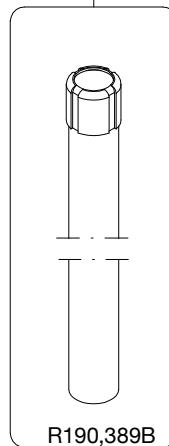

Manfrotto
PROFESSIONAL CAMERA SUPPORTS

ART. 756XB

For serial number
from A0629812

R190,518

R190,530

R190,522

R190,562C01

R458,39

R190,531B

For column spare
list see drawing:
Art. 556B

R055,399

R190,523

R190,394

R190,427

R190,389B

R190,390B