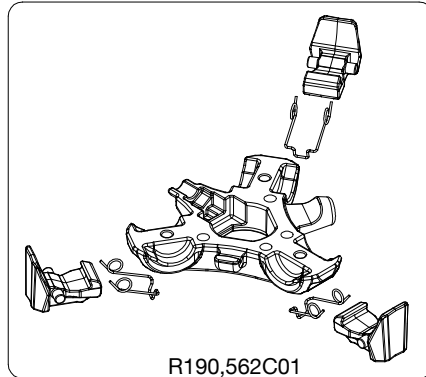

Manfrotto
PROFESSIONAL CAMERA SUPPORTS

ART. 756XB

For serial number
from A0629812

R190,518

R190,530

R190,522

R190,562C01

R458,39