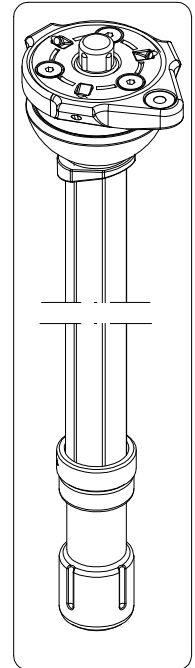

Manfrotto
PROFESSIONAL CAMERA SUPPORTS

ART. 756XB

For serial number
from A0629812

R190,518

R190,530

R190,522

R190,562C01

R458,39

R190,531B

For column spare
list see drawing:
Art. 556B

R055,399

R190,523

R190,394

R190,427

R190,389B

R190,390B