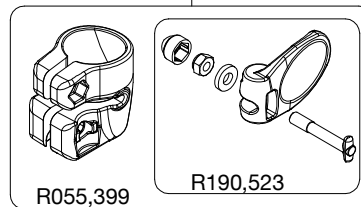

For column spare
list see drawing:
Art. 556B

R055,399