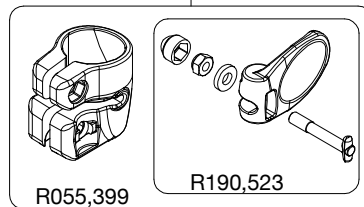

**Manfrotto**

PROFESSIONAL CAMERA SUPPORTS

**ART. 756XB**

For serial number  
from A0893684

R190,518

R190,530

R190,522

R190,504C01

R190,521

R190,531B

For column spare  
list see drawing:  
Art. 556B

R458,39

R055,399

R190,523

R190,394

R190,389B

R190,427

R190,390B

R190,499

R190,524

R190,526 Set of 3