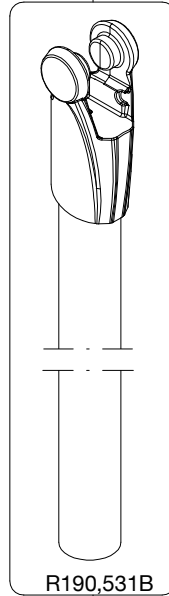

**Manfrotto**

PROFESSIONAL CAMERA SUPPORTS

**ART. 756XB**

For serial number  
from A0893684

R190,518

R190,530

R190,522

R190,504C01

R190,521

R190,531B

For column spare  
list see drawing:  
Art. 556B

R458,39

R055,399

R190,523

R190,394

R190,389B

R190,427

R190,390B

R190,499

R190,524

R190,526 Set of 3