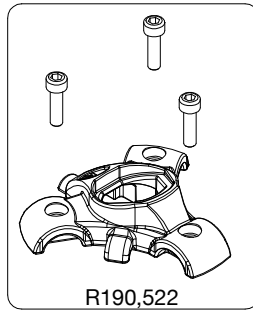

**Manfrotto**

PROFESSIONAL CAMERA SUPPORTS

**ART. 756XB**

For serial number  
from A0893684

R190,518

R190,530

R190,522

R190,504C01