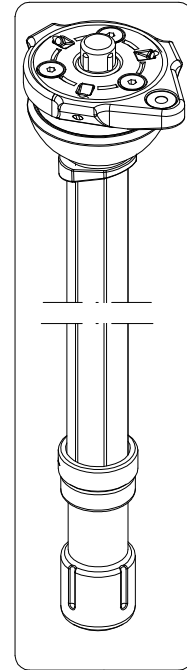

**Manfrotto**

PROFESSIONAL CAMERA SUPPORTS

**ART. 756XB**

For serial number  
from A0893684

R190,518

R190,530

R190,522

R190,504C01

R190,521

R190,531B

For column spare  
list see drawing:  
Art. 556B

R458,39

R055,399

R190,523

R190,394

R190,389B

R190,427

R190,390B

R190,499

R190,524

R190,526 Set of 3