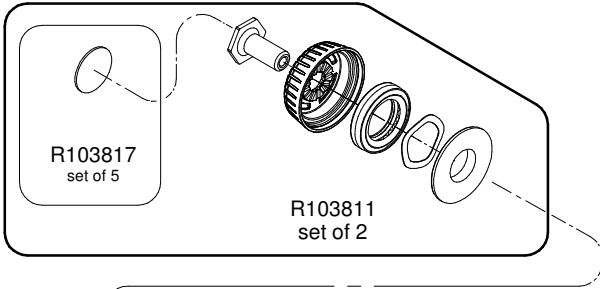

Manfrotto
Imagine More

ART. MHXPRO-3W

For serial number
from F0496430

BOX
R103840
set of 5