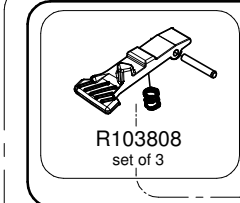

Manfrotto
Imagine More

ART. MHXPRO-3W

For serial number
from F0496430

BOX
R103840
set of 5