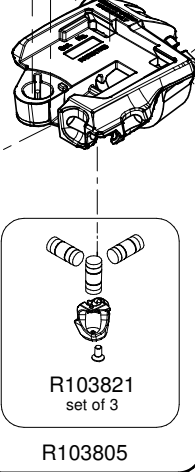

Manfrotto
Imagine More

ART. MHXPRO-3W

For serial number
from F0496430

BOX
R103840
set of 5