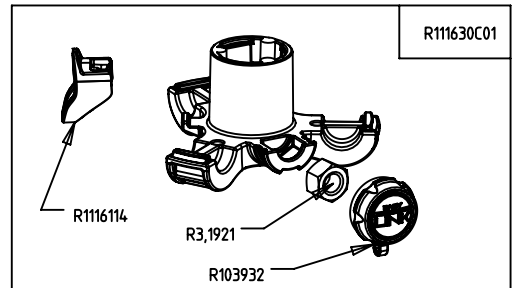

R1116114

R3,1921

R103932

BAG
R1116108

BOX
R1116283,01
R1116283,02 for US

R111639
set of 3