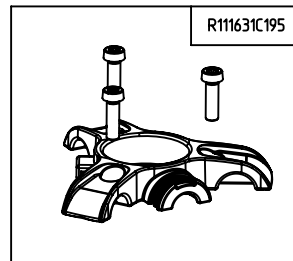

**Manfrotto**  
**Imagine More**

ART. MKBFRTA4B-BHM  
ART. MKBFRTA4B-BHMUS

For serial number  
from XXXXXXXX

instructions

tool torx T25

R1116197

R1116286

For ball head spare parts see  
page below

R1116203

R112134  
set of 3

R112132  
set of 3

R112124C224  
set of 3

R111631C195

R1116289

R11212C224  
set of 3

R111636

R111635

R111630C01

R1116114

R3,1921

R103932

**BAG**  
R1116108

**BOX**  
R1116283,01  
R1116283,02 for US

R111639  
set of 3