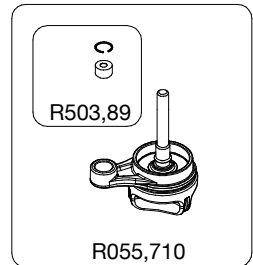

R055,718

R055,705

R055,713

R055,729B

R055,744

R535,02

R055,714

R190,621

TO BE MOUNTED
ON TUBES

R536,08

TO BE MOUNTED
ON TUBES

R503,89

R055,710

Tool (TORX T25) included in :
- Spare part R536M,06
- Spare part R535M,24
- Spare part R055,634

R536,07

R536M,06