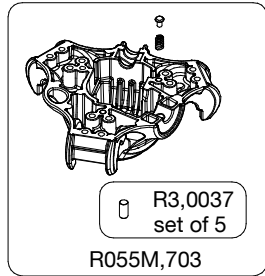

R055M,704

R055,708

R055,707

R055,730

R055,739

R3,0037
set of 5

R055M,703

R535,04

R055,718

R055,705

R055,713

R055,729B

R055,744

R535,02

R055,714

R190,621

TO BE MOUNTED
ON TUBES

R536,08

TO BE MOUNTED
ON TUBES

R503,89

R055,710

Tool (TORX T25) included in :
- Spare part R536M,06
- Spare part R535M,24
- Spare part R055,634

R536,07

R536M,06