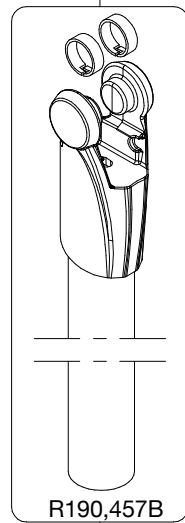

**Manfrotto**  
**Imagine More**

ART. MT190A3-P

For serial number  
from A3094772

R190,736

R190,508C160

R190,525C169

R190,507C160

R410,27

Tool (TORX T25) included in :  
- Spare part R055,399C160  
- Spare part R190,386C160

R190,518

R190,506

R190,542C160

R190,534BR

R190,541C160

R190,457B

R190,528

R190,511L

R190,527

R458,39

R190,386C160

R190,524

R190,427

R055,399C160

R190,523