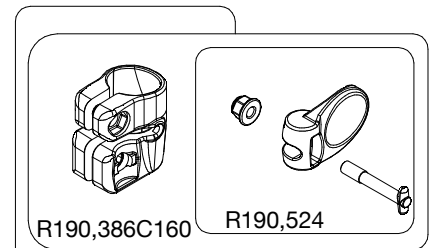

Manfrotto
Imagine More

ART. MT190A3-P

For serial number
from A3094772

Tool (TORX T25) included in :
- Spare part R055,399C160
- Spare part R190,386C160