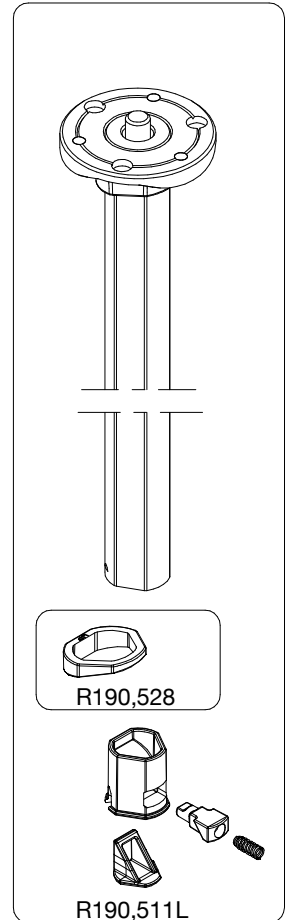

**Manfrotto**  
**Imagine More**

ART. MT190A3-P

For serial number  
from A3094772

R190,736

R190,508C160

R190,525C169

R190,507C160

R410,27

Tool (TORX T25) included in :  
- Spare part R055,399C160  
- Spare part R190,386C160

R190,518

R190,506

R190,542C160

R190,534BR

R190,541C160

R190,457B

R190,528

R190,511L

R190,527

R458,39

R190,386C160

R190,524

R190,427

R055,399C160

R190,523