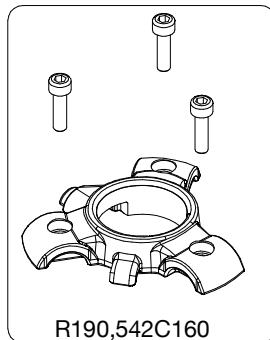

**Manfrotto**  
**Imagine More**

ART. MT190A3-P

For serial number  
from A3094772

R190,736

R190,508C160

R190,525C169

R190,507C160

R410,27

Tool (TORX T25) included in :  
- Spare part R055,399C160  
- Spare part R190,386C160

R190,518

R190,506

R190,542C160

R190,534BR

R190,541C160

R190,457B

R190,528