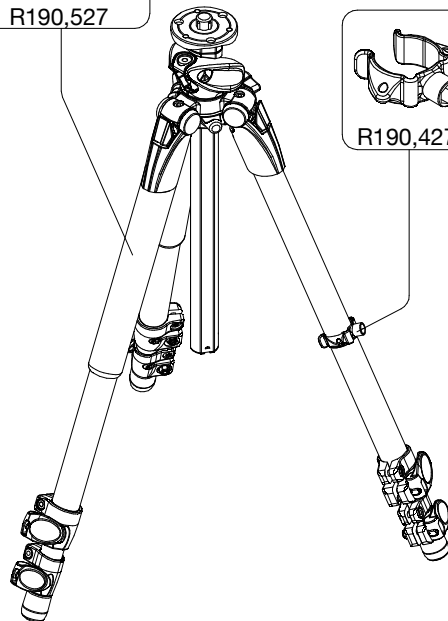

R190,527

R190,427