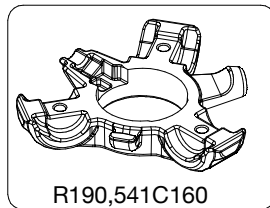

**Manfrotto**  
**Imagine More**

ART. MT190A3-P

For serial number  
from A3094772

R190,736

R190,508C160

R190,525C169

R190,507C160

R410,27

Tool (TORX T25) included in :  
- Spare part R055,399C160  
- Spare part R190,386C160

R190,518

R190,506

R190,542C160

R190,534BR

R190,541C160

R190,457B

R190,528

R190,511L

R190,527

R458,39

R190,386C160

R190,524

R190,427

R055,399C160

R190,523