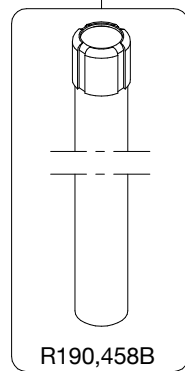

R055,399C160

R190,523

R190,458B