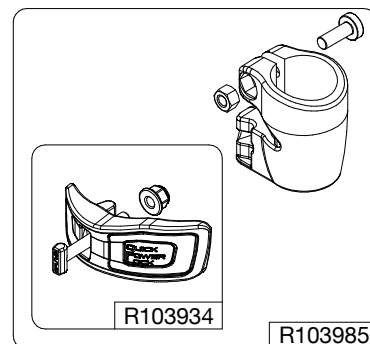

R1034,207

R1034,106

R103945

R190,526 set of n°3 pcs