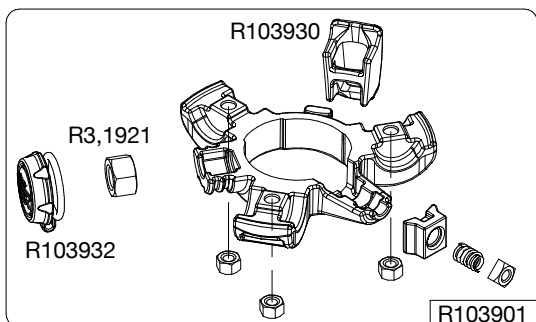

Manfrotto
Imagine More

ART. MT190CXPRO3

Tool (TORX T25) included in :

- Spare part R103901
- Spare part R103902
- Spare part R1039M85
- Spare part R1039M86

R1034,313 (TUBE WITHOUT LABELS)
R1034,313L (TUBE WITH LABELS)

R1034,207

R1034,106

R103945

R190,526 set of n°3 pcs