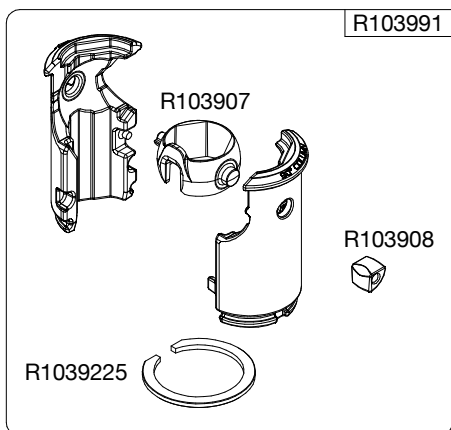

Manfrotto
Imagine More

ART. MT190CXPRO3

Tool (TORX T25) included in :

- Spare part R103901
- Spare part R103902
- Spare part R1039M85
- Spare part R1039M86

R1034,313 (TUBE WITHOUT LABELS)
R1034,313L (TUBE WITH LABELS)

R1034,207

R1034,106

R103945

R190,526 set of n°3 pcs