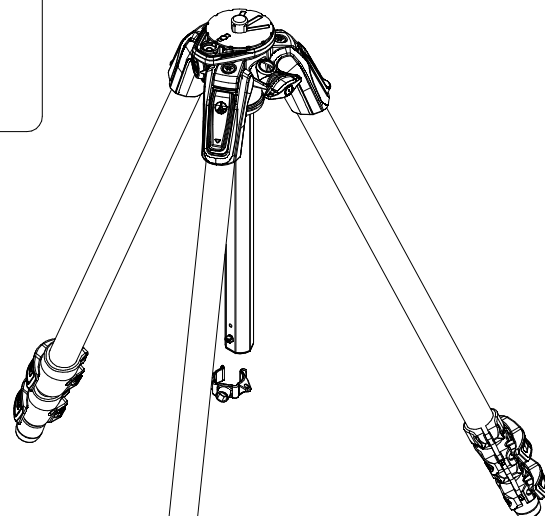

Manfrotto
Imagine More

ART. MT190CXPRO3

Tool (TORX T25) included in :

- Spare part R103901
- Spare part R103902
- Spare part R1039M85
- Spare part R1039M86

R1034,313 (TUBE WITHOUT LABELS)
R1034,313L (TUBE WITH LABELS)