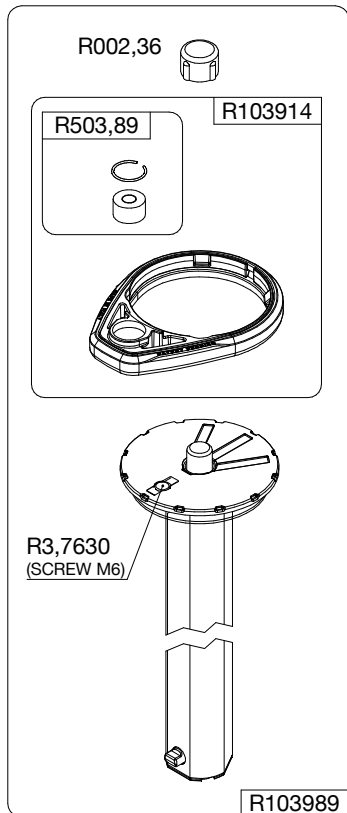

Manfrotto
Imagine More

ART. MT190CXPRO3

Tool (TORX T25) included in :

- Spare part R103901
- Spare part R103902
- Spare part R1039M85
- Spare part R1039M86

R1034,313 (TUBE WITHOUT LABELS)
R1034,313L (TUBE WITH LABELS)

R1034,207

R1034,106

R103945

R190,526 set of n°3 pcs