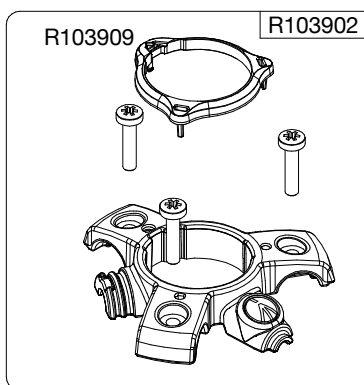

Manfrotto
Imagine More

ART. MT190CXPRO3

Tool (TORX T25) included in :

- Spare part R103901
- Spare part R103902
- Spare part R1039M85
- Spare part R1039M86

R1034,313 (TUBE WITHOUT LABELS)
R1034,313L (TUBE WITH LABELS)

R1034,207

R1034,106

R103945

R190,526 set of n°3 pcs