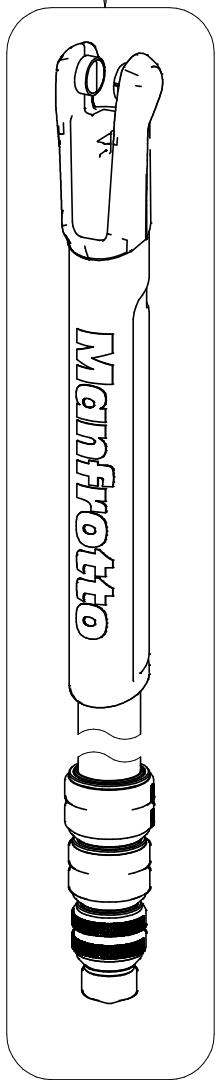

Manfrotto
Imagine More

ART.
MT190GOA4TB
MT190GOA4TD

For serial number
from A0000000
to A5085604

Tool (TORX T25) included in :

- Spare part R103901
- Spare part R103902

R103904C197 (GREY)
R103904C01 (BLACK)

R1039305C201 for MT190GOA4TD

R1039267C201 (GREY)
R1039267 (BLACK)

R1039305 for MT190GOA4TB
(TUBE WITH ENDGRAVINGS)

R1039305U

BOX

R1039312 set of 6 for MT190GOA4TB
R1039307 set of 6 for MT190GOA4TD