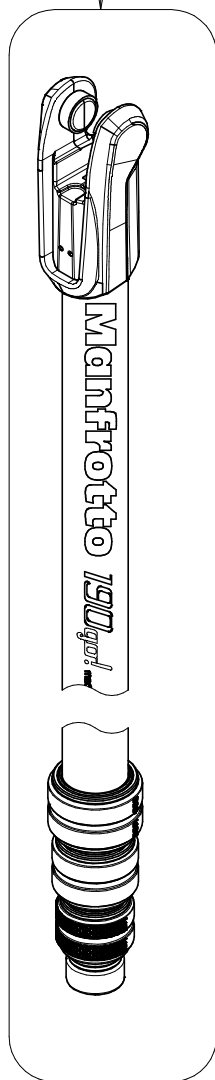

Manfrotto
Imagine More

ART.
MT190GOA4TB
MT190GOA4TD

For serial number
from A0000000
to A5085604

Tool (TORX T25) included in :

- Spare part R103901
- Spare part R103902

R103904C197 (GREY)
R103904C01 (BLACK)

R1039305C201 for MT190GOA4TD

R1039267C201 (GREY)
R1039267 (BLACK)

R1039305 for MT190GOA4TB
(TUBE WITH ENDGRAVINGS)

R1039305U

BOX

R1039312 set of 6 for MT190GOA4TB
R1039307 set of 6 for MT190GOA4TD