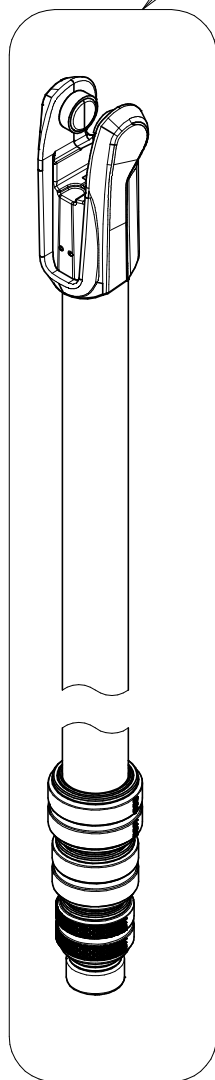

Manfrotto
Imagine More

ART.
MT190GOA4TB
MT190GOA4TD

For serial number
from A0000000
to A5085604

Tool (TORX T25) included in :

- Spare part R103901
- Spare part R103902

R103904C197 (GREY)
R103904C01 (BLACK)

R1039305C201 for MT190GOA4TD

R1039267C201 (GREY)
R1039267 (BLACK)

R1039305 for MT190GOA4TB
(TUBE WITH ENDGRAVINGS)

R1039305U

BOX

R1039312 set of 6 for MT190GOA4TB
R1039307 set of 6 for MT190GOA4TD