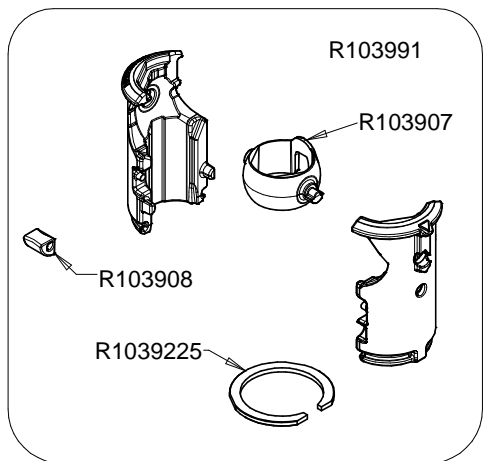

Manfrotto
Imagine More

ART.
MT190GOA4TB
MT190GOA4TD

For serial number
from A0000000
to A5085604

Tool (TORX T25) included in :

- Spare part R103901
- Spare part R103902

R103904C197 (GREY)
R103904C01 (BLACK)

R1039305C201 for MT190GOA4TD

R1039267C201 (GREY)
R1039267 (BLACK)

R1039305 for MT190GOA4TB
(TUBE WITH ENDGRAVINGS)

R1039305U

BOX

R1039312 set of 6 for MT190GOA4TB
R1039307 set of 6 for MT190GOA4TD