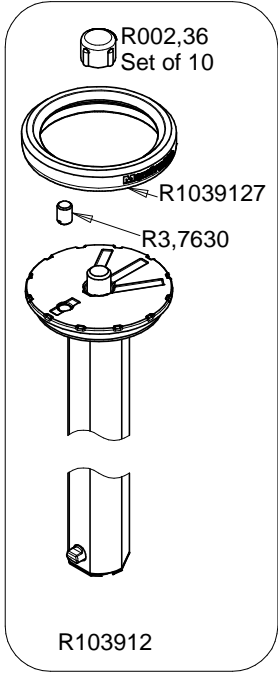

Manfrotto
Imagine More

ART.
MT190GOA4TB
MT190GOA4TD

For serial number
from A0000000
to A5085604

Tool (TORX T25) included in :

- Spare part R103901
- Spare part R103902

R103904C197 (GREY)
R103904C01 (BLACK)

R1039305C201 for MT190GOA4TD

R1039267C201 (GREY)
R1039267 (BLACK)

R1039305 for MT190GOA4TB
(TUBE WITH ENDGRAVINGS)

R1039305U

BOX

R1039312 set of 6 for MT190GOA4TB
R1039307 set of 6 for MT190GOA4TD