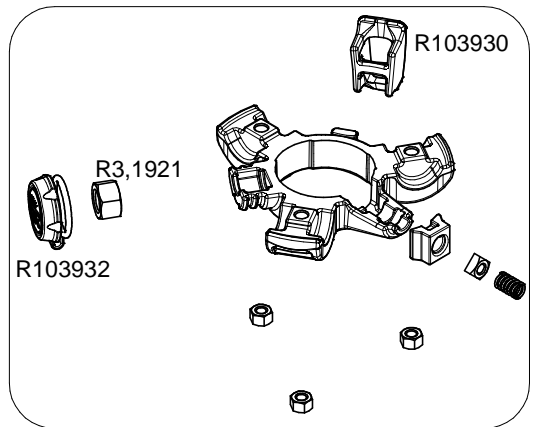

Manfrotto
Imagine More

ART.
MT190GOA4TB
MT190GOA4TD

For serial number
from A0000000
to A5085604

Tool (TORX T25) included in :

- Spare part R103901
- Spare part R103902

R103904C197 (GREY)
R103904C01 (BLACK)

R1039305C201 for MT190GOA4TD

R1039267C201 (GREY)
R1039267 (BLACK)

R1039305 for MT190GOA4TB
(TUBE WITH ENDGRAVINGS)

R1039305U

BOX

R1039312 set of 6 for MT190GOA4TB
R1039307 set of 6 for MT190GOA4TD