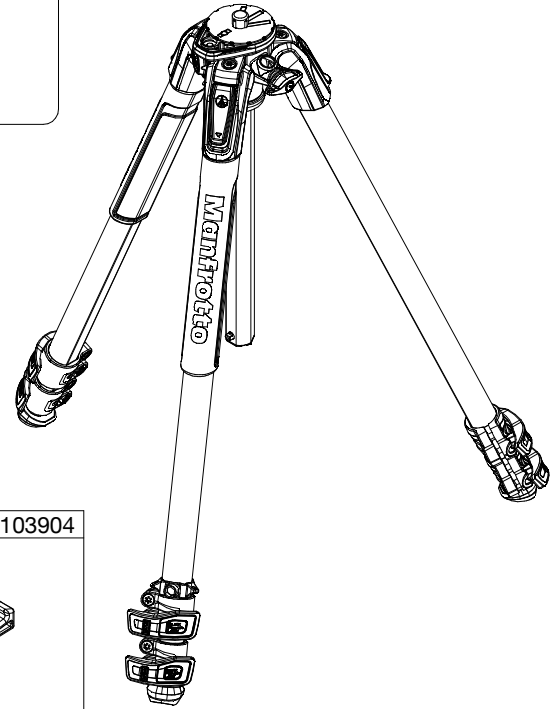

Manfrotto
Imagine More

ART. MT190XPRO3

Tool (TORX T25) included in :

- Spare part R103901
- Spare part R103902
- Spare part R103927
- Spare part R103928
- Spare part R1039230

R103939
set of n°2 pcs

R190,427

R103923
(TUBE WITHOUT ENDGRAVINGS)
R103923L
(TUBE WITH ENDGRAVINGS)

R103924

R103925

R103934

R103927

R103945

R1039230
set of n°3 pcs

R103935