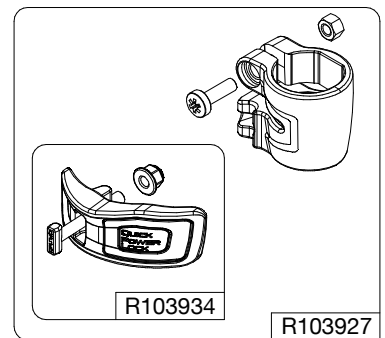

Manfrotto
Imagine More

ART. MT190XPRO3

Tool (TORX T25) included in :

- Spare part R103901
- Spare part R103902
- Spare part R103927
- Spare part R103928
- Spare part R1039230

R103939
set of n°2 pcs

R190,427

R103923
(TUBE WITHOUT ENDGRAVINGS)
R103923L
(TUBE WITH ENDGRAVINGS)

R103924

R103925

R103934

R103927

R103945

R1039230
set of n°3 pcs

R103935