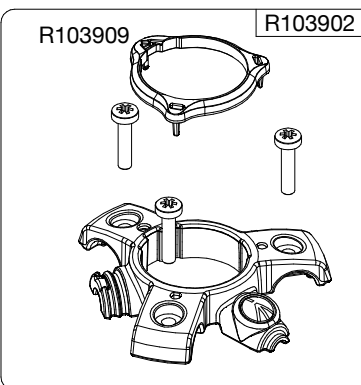

Manfrotto
Imagine More

ART. MT190XPRO3

Tool (TORX T25) included in :

- Spare part R103901
- Spare part R103902
- Spare part R103927
- Spare part R103928
- Spare part R1039230

R103939
set of n°2 pcs

R190,427

R103923
(TUBE WITHOUT ENDGRAVINGS)
R103923L
(TUBE WITH ENDGRAVINGS)

R103924

R103925

R103934

R103927

R103945

R1039230
set of n°3 pcs

R103935

R103928