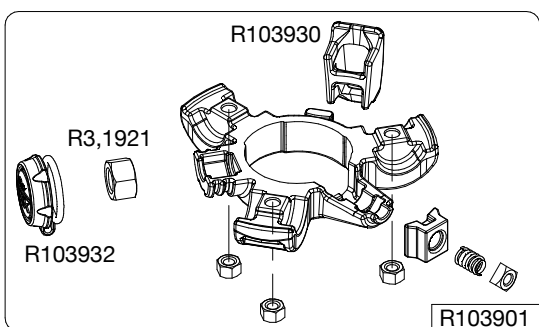

Manfrotto
Imagine More

ART. MT190XPRO3

Tool (TORX T25) included in :

- Spare part R103901
- Spare part R103902
- Spare part R103927
- Spare part R103928
- Spare part R1039230

R103939
set of n°2 pcs

R190,427

R103923
(TUBE WITHOUT ENDGRAVINGS)
R103923L
(TUBE WITH ENDGRAVINGS)

R103924

R103925

R103934

R103927

R103945

R1039230
set of n°3 pcs

R103935