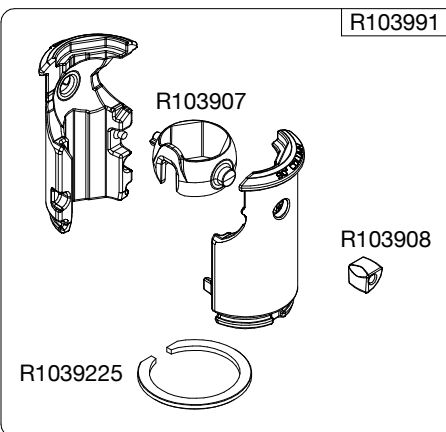

Manfrotto
Imagine More

ART. MT190XPRO3

Tool (TORX T25) included in :

- Spare part R103901
- Spare part R103902
- Spare part R103927
- Spare part R103928
- Spare part R1039230

R103939
set of n°2 pcs

R190,427

R103923
(TUBE WITHOUT ENDGRAVINGS)
R103923L
(TUBE WITH ENDGRAVINGS)

R103924

R103925

R103934

R103927

R103945

R1039230
set of n°3 pcs

R103935

R103928