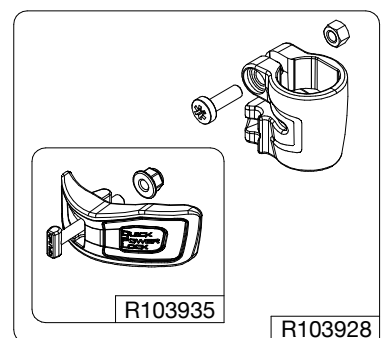

Manfrotto
Imagine More

ART. MT190XPRO3

Tool (TORX T25) included in :

- Spare part R103901
- Spare part R103902
- Spare part R103927
- Spare part R103928
- Spare part R1039230

R103939
set of n°2 pcs

R190,427

R103923
(TUBE WITHOUT ENDGRAVINGS)
R103923L
(TUBE WITH ENDGRAVINGS)

R103924

R103925

R103934

R103927

R103945

R1039230
set of n°3 pcs

R103935