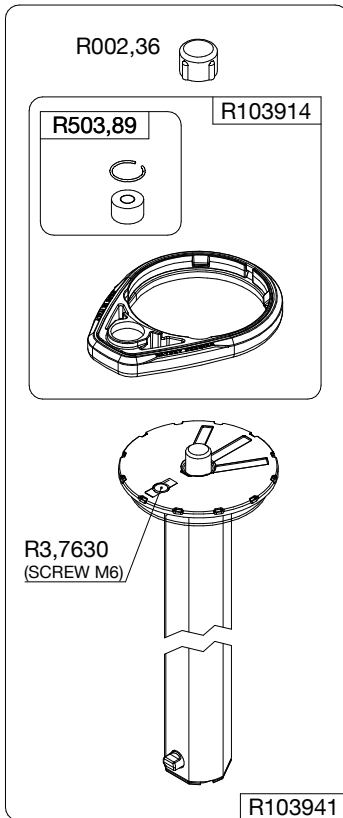

Manfrotto
Imagine More

ART. MT190XPRO3

Tool (TORX T25) included in :

- Spare part R103901
- Spare part R103902
- Spare part R103927
- Spare part R103928
- Spare part R1039230

R103939
set of n°2 pcs

R190,427

R103923
(TUBE WITHOUT ENDGRAVINGS)
R103923L
(TUBE WITH ENDGRAVINGS)

R103924

R103925

R103934

R103927

R103945

R1039230
set of n°3 pcs

R103935

R103928