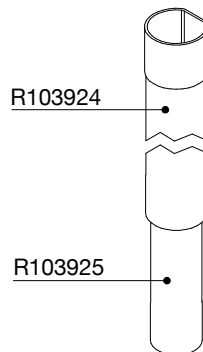

Manfrotto
Imagine More

ART. MT190XPRO3

Tool (TORX T25) included in :

- Spare part R103901
- Spare part R103902
- Spare part R103927
- Spare part R103928
- Spare part R1039230

R103939
set of n°2 pcs

R190,427

R103923
(TUBE WITHOUT ENDGRAVINGS)
R103923L
(TUBE WITH ENDGRAVINGS)

R103924

R103925

R103934

R103927

R103945

R1039230
set of n°3 pcs

R103935

R103928