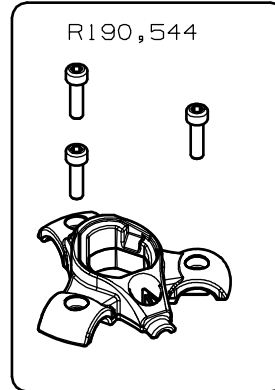

R190,544

R458,39