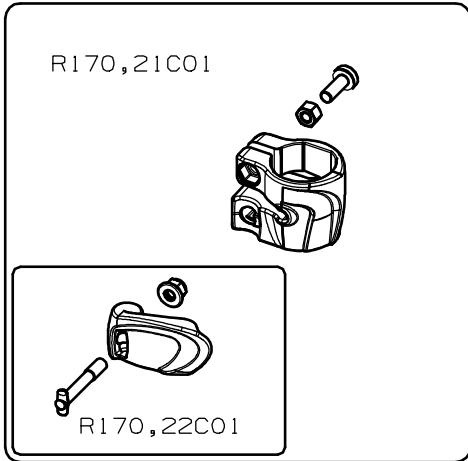

R190,427

R170,21C01