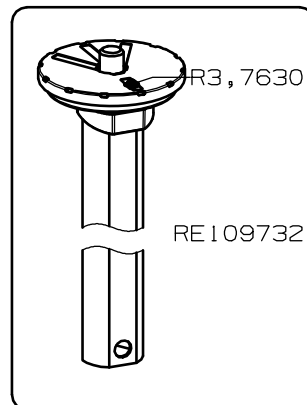

Manfrotto
Imagine More

MT290XTA3
MT290XTA3US

For serial number
from A4776720

R190,534

R103939
Set of 2

R109702
(TUBE WITHOUT ENGRAVINGS)

R109702L3 for MT290XTA3
R109702L4 for MT290XTA3US
(TUBE WITHOUT ENGRAVINGS)

R150,12C01

R002,36
Set of 10

R103925

R3,7630

RE109732

Tool (TORX T25) included in:

- Spare part R170,21C01
- Spare part R150,12C01

PACK Set of 6