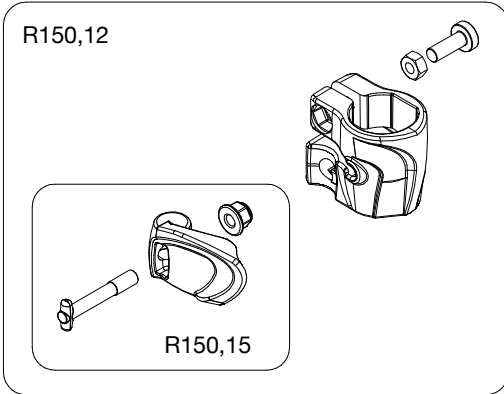

**Manfrotto**  
Imagine More

ART. MT293A3

For serial number  
from A2614671

**ATTENTION**  
In case of defect of a leg  
section, all leg sections  
must be replaced.  
Collars do not need to be  
replaced.

R170,23  
set of n°3 pcs

R150,24  
set of n°2 pcs

R150,37

R150,12

R150,15

R150,13

R150,16

Tool (TORX T25) included in:

- Spare part R150,12
- Spare part R150,13

R150,10

R150,20

R150,19

R002,36

R150,23

R732,49