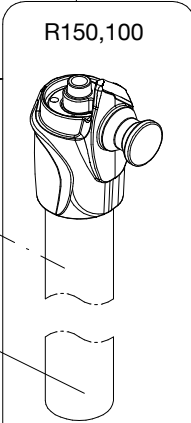

**Manfrotto**  
Imagine More

ART. MT293A3

For serial number  
from A2614671

**ATTENTION**  
In case of defect of a leg  
section, all leg sections  
must be replaced.  
Collars do not need to be  
replaced.

R170,23  
set of n°3 pcs

R150,24  
set of n°2 pcs

R150,37

R150,12

R150,15

R150,13

R150,16

Tool (TORX T25) included in:

- Spare part R150,12
- Spare part R150,13

R150,10

R150,20

R150,19

R002,36

R150,23

R732,49