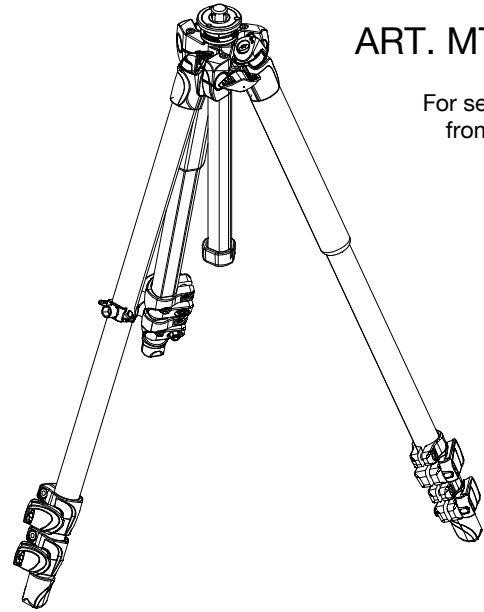

**Manfrotto**  
Imagine More

ART. MT293A3

For serial number  
from A2614671

**ATTENTION**  
In case of defect of a leg  
section, all leg sections  
must be replaced.  
Collars do not need to be  
replaced.

R170,23  
set of n°3 pcs

R150,24  
set of n°2 pcs

R150,37

R150,12

R150,15

R150,13

R150,16

Tool (TORX T25) included in: