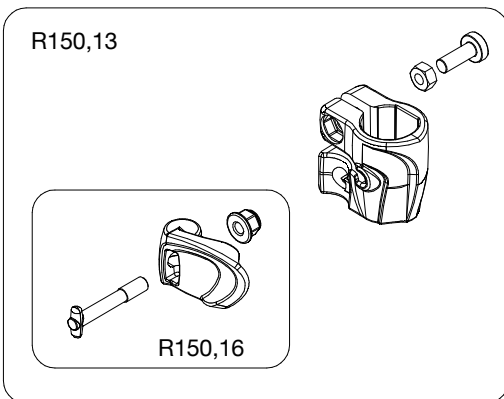

**Manfrotto**  
Imagine More

ART. MT293A3

For serial number  
from A2614671

**ATTENTION**  
In case of defect of a leg  
section, all leg sections  
must be replaced.  
Collars do not need to be  
replaced.

R170,23  
set of n°3 pcs

R150,24  
set of n°2 pcs

R150,37

R150,12

R150,15

R150,13

R150,16

Tool (TORX T25) included in:

- Spare part R150,12
- Spare part R150,13

R150,10

R150,20

R150,19

R002,36

R150,23

R732,49