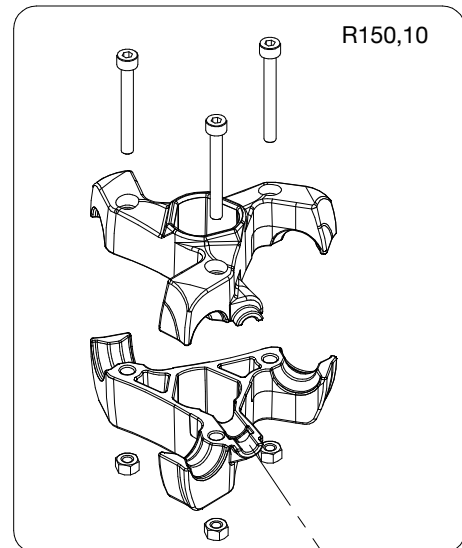

**Manfrotto**  
Imagine More

ART. MT293A3

For serial number  
from A2614671

**ATTENTION**  
In case of defect of a leg  
section, all leg sections  
must be replaced.  
Collars do not need to be  
replaced.

R170,23  
set of n°3 pcs

R150,24  
set of n°2 pcs

R150,37

R150,12

R150,15

R150,13

R150,16

Tool (TORX T25) included in:

- Spare part R150,12
- Spare part R150,13

R150,10

R150,20

R150,19

R002,36

R150,23

R732,49