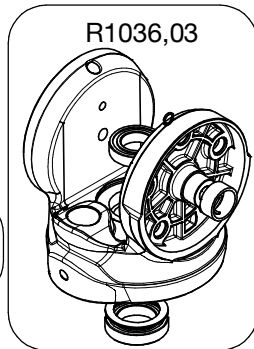

Manfrotto
Imagine More

ART. MVH500AH

For serial number
from XXXXXXXX

art. 500PLONG

R1036,97

R3,4939,2

R1036,19
set of 5

R1036,07

R1036,17
set of 10

R1036,99
set of 10

R1036,11
set of 10

R1036,37
set of 5

R1036,03

R1036,10

R1036,48
set of 10

R503,89

R1036,04

R1036,06

R1036,18
set of 10

R701,213

R1036,51
set of 10

R1036,04

R1036,50
set of 5

R701,15
set of 10