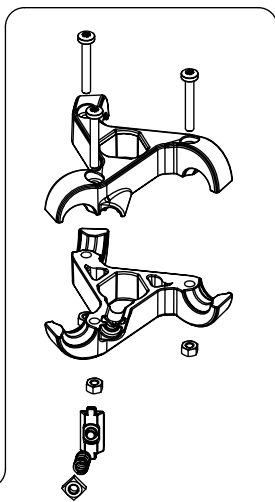

Manfrotto
Imagine More

ART. MVKBFR-LIVE
ART. MVKBFR-LIVEUS

ART. MVH400AH
ART. MVH400AHUS

R1035,56

R1035,01

R1035,04 (set of 3)

R1035,579
Set of 3

R1035,602C01Z

R1035,579
Set of 3

R1035,08C01Z

R1110301

R1110346
(Tool TORX T20)

R1035,23

R1035,24

R1035,25

R1110324
(set of 3)

Leg Laser engraving

R1035,579
Set of 3

R1035,602C01ZL2 for MVKBFR-LIVE
R1035,602C01ZL3 for MVKBFR-LIVEUS

R3,7783

R1110337

R1035,12

TO BE MOUNTED
ON CLAMPING-COLLARS

R1035,14 (set of 10)