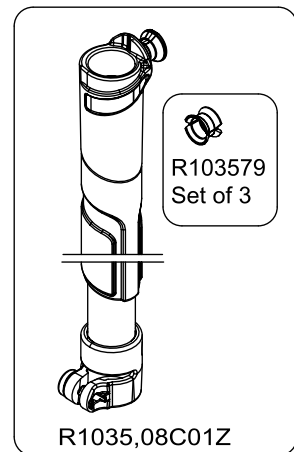

Manfrotto
Imagine More

ART. MVKBFR-LIVE
ART. MVKBFR-LIVEUS

ART. MVH400AH
ART. MVH400AHUS

R1035,56

R1035,01

R1035,04 (set of 3)

R1035,579
Set of 3

R1035,602C01Z

R1035,579
Set of 3

R1035,08C01Z

R1110301

R1110346
(Tool TORX T20)

R1035,23

R1035,24

R1035,25

R1110324
(set of 3)