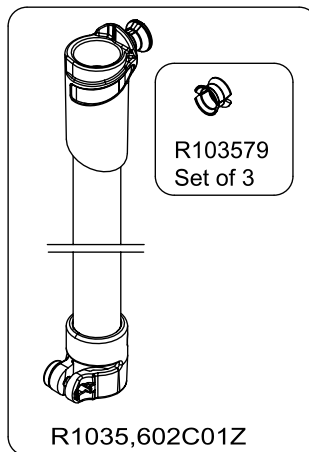

Manfrotto
Imagine More

ART. MVKBFR-LIVE
ART. MVKBFR-LIVEUS

ART. MVH400AH
ART. MVH400AHUS

R1035,56

R1035,01

R1035,04 (set of 3)

R1035,579
Set of 3

R1035,602C01Z

R1035,579
Set of 3

R1035,08C01Z

R1110301

R1110346
(Tool TORX T20)

R1035,23

R1035,24

R1035,25

R1110324
(set of 3)