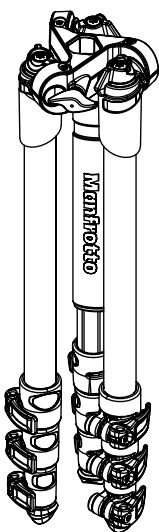

Manfrotto
Imagine More

ART. MVKBFR-LIVE
ART. MVKBFR-LIVEUS

ART. MVH400AH
ART. MVH400AHUS

R1035,56

R1035,01

R1035,04 (set of 3)

R1035,579
Set of 3

R1035,602C01Z

R1035,579
Set of 3

R1035,08C01Z

R1110301

R1110346
(Tool TORX T20)

R1035,23

R1035,24

R1035,25

R1110324
(set of 3)

Leg Laser engraving

R1035,579
Set of 3

R1035,602C01ZL2 for MVKBFR-LIVE
R1035,602C01ZL3 for MVKBFR-LIVEUS

R3,7783

R1110337

R1035,12

TO BE MOUNTED
ON CLAMPING-COLLARS

R1035,14 (set of 10)