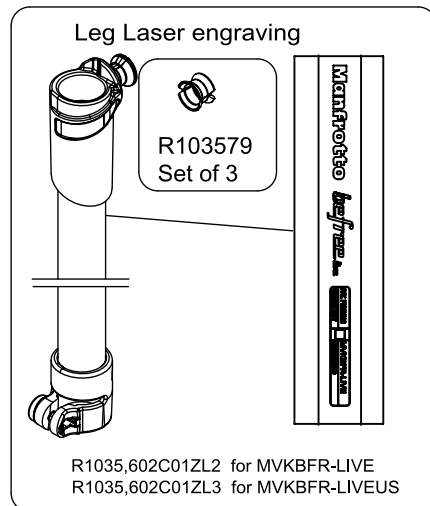

R1035,579
Set of 3

R1035,08C01Z

R1110301

R1110346
(Tool TORX T20)

R1035,23

R1035,24

R1035,25

R1110324
(set of 3)

Leg Laser engraving

R1035,579
Set of 3

R1035,602C01ZL2 for MVKBFR-LIVE
R1035,602C01ZL3 for MVKBFR-LIVEUS

R3,7783

R1110337

R1035,12

TO BE MOUNTED
ON CLAMPING-COLLARS

R1035,14 (set of 10)