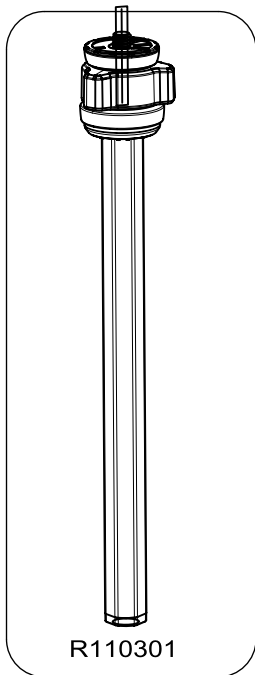

Manfrotto
Imagine More

ART. MVKBFR-LIVE
ART. MVKBFR-LIVEUS

ART. MVH400AH
ART. MVH400AHUS

R1035,56

R1035,01

R1035,04 (set of 3)

R1035,579
Set of 3

R1035,602C01Z

R1035,579
Set of 3

R1035,08C01Z

R1110301

R1110346
(Tool TORX T20)

R1035,23

R1035,24

R1035,25

R1110324
(set of 3)