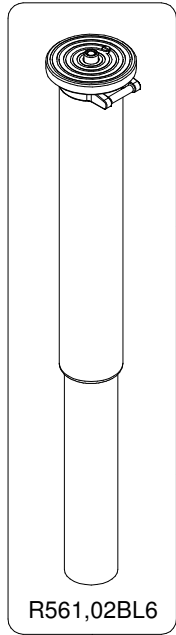

Manfrotto
Imagine More

ART. MVM450A

For serial number
from 00000000

For head spare list
see drawing RE104555

R561,02BL6

R558,01

R475,26
set of 5

R680,07

R055,534

R561,03B

R055,395

R055,534

R144,26B

Tool (TORX T25) included in

- Spare part R680,07
- Spare part R055,395
- Spare part R561,05B

R190,523

R560,13

R561,04

R561,10

BOX set of 6
R11036105

foglio 1/2

ART.
RE104555

From serial number
00000000