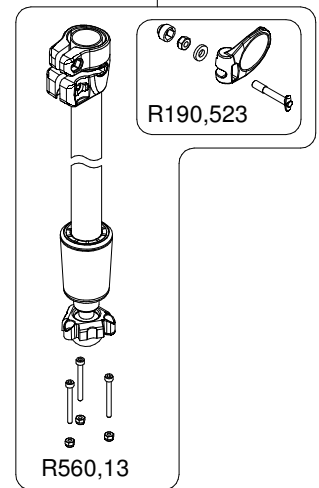

Manfrotto
Imagine More

ART. MVM450A

For serial number
from 00000000

For head spare list
see drawing RE104555

R561,02BL6

R558,01

R475,26
set of 5

R680,07

R055,534

R561,03B

R055,395

R055,534

R144,26B

Tool (TORX T25) included in

- Spare part R680,07
- Spare part R055,395
- Spare part R561,05B

R190,523

R560,13

R561,04

R561,10

BOX set of 6
R11036105

foglio 1/2

ART.
RE104555

From serial number
00000000