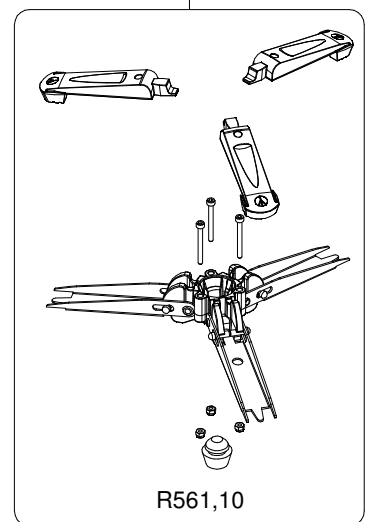

Manfrotto
Imagine More

ART. MVM450A

For serial number
from 00000000

For head spare list
see drawing RE104555

R561,02BL6

R558,01

R475,26
set of 5

R680,07

R055,534

R561,03B

R055,395

R055,534

R144,26B

Tool (TORX T25) included in

- Spare part R680,07
- Spare part R055,395
- Spare part R561,05B

R190,523

R560,13

R561,04

R561,10

BOX set of 6
R11036105

foglio 1/2

ART.
RE104555

From serial number
00000000