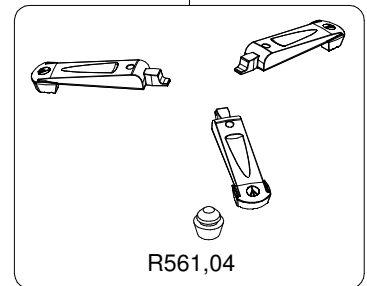

Manfrotto
Imagine More

ART. MVM450A

For serial number
from 00000000

For head spare list
see drawing RE104555

R561,02BL6

R558,01

R475,26
set of 5

R680,07

R055,534

R561,03B

R055,395

R055,534

R144,26B

Tool (TORX T25) included in

- Spare part R680,07
- Spare part R055,395
- Spare part R561,05B

R190,523

R560,13

R561,04

R561,10

BOX set of 6
R11036105

foglio 1/2

ART.
RE104555

From serial number
00000000