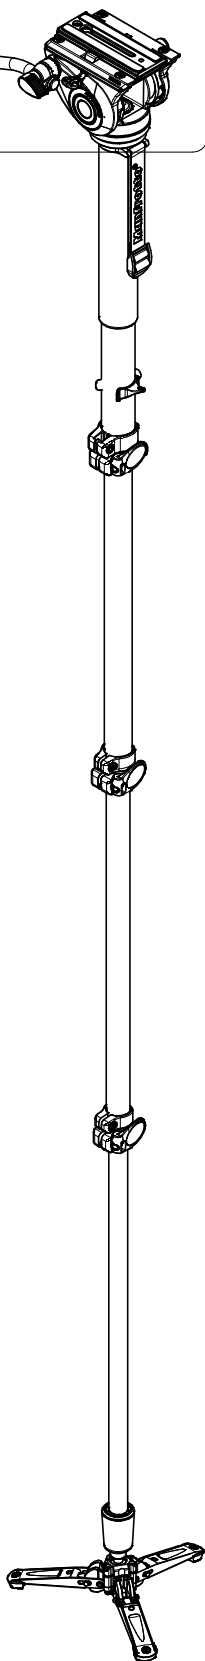

FOR HEAD
SPARE LIST
SEE DRAWING
R1036,95

R561,02B

R558,01

R475,26
set of 5

R680,07

R055,534

R561,03B

R055,395

R055,534
set of 10

R144,26B

Tool (TORX T25) included in :
- Spare part R680,07 Set of 5
- Spare part R055,395 Set of 5
- Spare part R561,05B Set of 5

R190,523
Set of 5

R561,05B

R561,04

R561,10