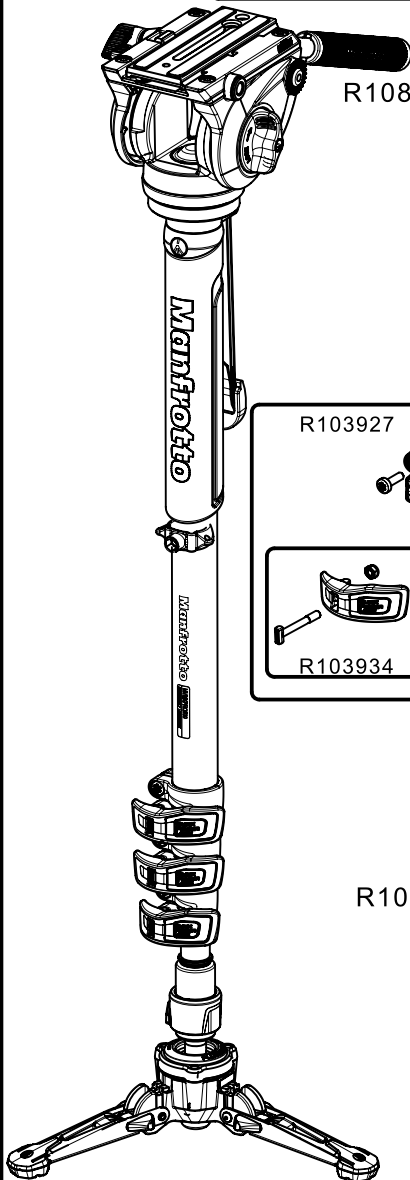

Tool (TORX T25) included in:

- Spare part R103926
- Spare part R103927
- Spare part R11088127

R002,36

R108802L9
for MVMXPRO500
R108802L10
for MVMXPRO500US

R1088121B

R11088127

R103927

R1088124B

BOX set of 6

RI110595,01 for MVMXPRO500
RI110595,02 for MVMXPRO500US

Manfrotto
Imagine More

art. 500PLONG

R3,7640
set of 40

R3,4939,2

R1036,19
set of 5

R1036,07