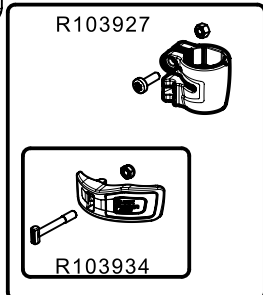

Tool (TORX T25) included in:

- Spare part R103926
- Spare part R103927
- Spare part R11088127

R002,36

R108802L9
for MVMXPRO500
R108802L10
for MVMXPRO500US

R1088121B

R11088127

R103927

R1088124B