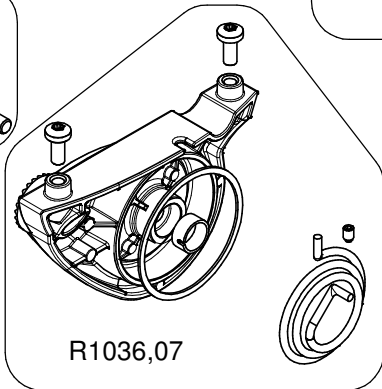

Tool (TORX T25) included in:

- Spare part R103926
- Spare part R103927
- Spare part R11088127

R002,36

R108802L9
for MVMXPRO500
R108802L10
for MVMXPRO500US

R1088121B

R11088127

R103927

R1088124B

BOX set of 6

RI110595,01 for MVMXPRO500
RI110595,02 for MVMXPRO500US

Manfrotto
Imagine More

art. 500PLONG

R3,7640
set of 40

R3,4939,2

R1036,19
set of 5

R1036,07

R503,89

R1036,17
set of 10

R1036,94

R1036,11
set of 10

R1036,10
set of 5

R1036,27

R1036,48
set of 5

R1036,04