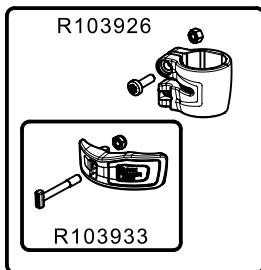

Tool (TORX T25) included in:

- Spare part R103926
- Spare part R103927
- Spare part R11088127

R002,36

R108802L9
for MVMXPRO500
R108802L10
for MVMXPRO500US

R1088121B

R11088127

R103927

R1088124B