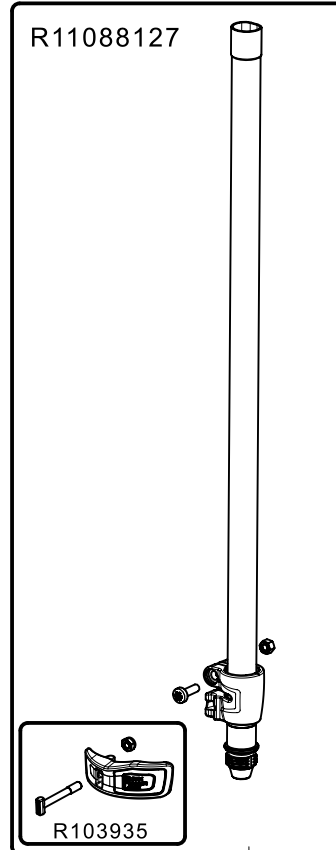

Tool (TORX T25) included in:

- Spare part R103926
- Spare part R103927
- Spare part R11088127

R002,36

R108802L9
for MVMXPRO500
R108802L10
for MVMXPRO500US

R1088121B

R11088127

R103927

R1088124B

BOX set of 6

RI110595,01 for MVMXPRO500
RI110595,02 for MVMXPRO500US

Manfrotto
Imagine More

art. 500PLONG

R3,7640
set of 40

R3,4939,2

R1036,19
set of 5

R1036,07

R503,89

R1036,17
set of 10

R1036,94

R1036,11
set of 10

R1036,10
set of 5

R1036,27

R1036,48
set of 5

R1036,04