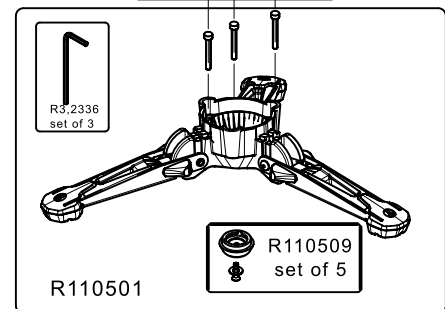

Tool (TORX T25) included in:

- Spare part R103926
- Spare part R103927
- Spare part R11088127

R002,36

R108802L9
for MVMXPRO500
R108802L10
for MVMXPRO500US

R1088121B

R11088127

R103927

R1088124B

BOX set of 6

RI110595,01 for MVMXPRO500
RI110595,02 for MVMXPRO500US

Manfrotto
Imagine More

art. 500PLONG

R3,7640
set of 40

R3,4939,2

R1036,19
set of 5

R1036,07

R503,89

R1036,17
set of 10

R1036,94

R1036,11
set of 10

R1036,10
set of 5

R1036,27

R1036,48
set of 5

R1036,04