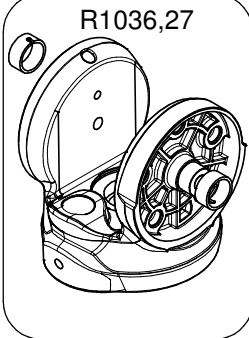

Tool (TORX T25) included in:

- Spare part R103926
- Spare part R103927
- Spare part R11088127

R002,36

R108802L9
for MVMXPRO500
R108802L10
for MVMXPRO500US

R1088121B

R11088127

R103927

R1088124B

R503,89

R1036,17
set of 10

R1036,94

R1036,11
set of 10

R1036,10
set of 5

R1036,27

R1036,48
set of 5

R1036,04