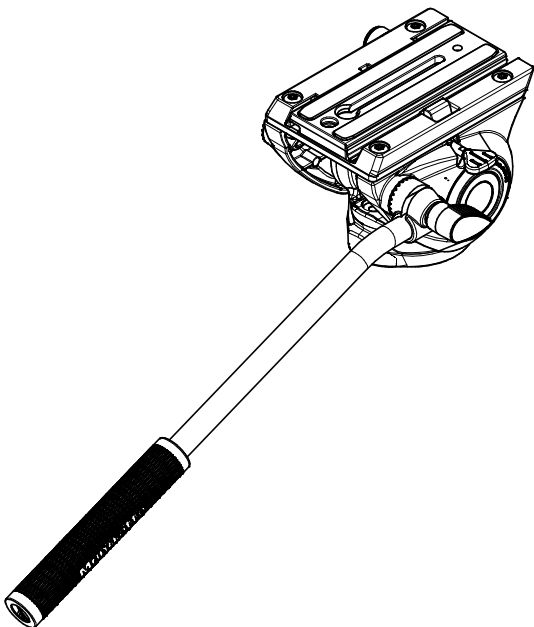

Manfrotto
Imagine More

art. 500PLONG

R3,7640
set of 40

R3,4939,2

R1036,19
set of 5

R1036,07

R503,89

R1036,17
set of 10

R1036,94

R1036,11
set of 10

R1036,10
set of 5

R1036,27

R1036,48
set of 5

R1036,04

R1036,06

R1036,51
set of 10

R1036,50
set of 5

R701,15
set of 10

R1036,26

art.500HLV