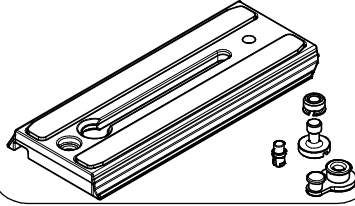

Manfrotto
Imagine More

art. 500PLONG