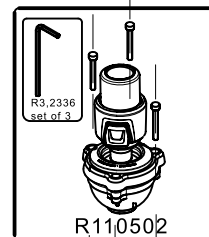

Tool (TORX T25) included in:

- Spare part R103926
- Spare part R103927
- Spare part R11088127

R002,36

R108802L9
for MVMXPRO500
R108802L10
for MVMXPRO500US

R1088121B

R11088127

R103927

R1088124B

BOX set of 6

RI110595,01 for MVMXPRO500
RI110595,02 for MVMXPRO500US

Manfrotto
Imagine More

art. 500PLONG

R3,7640
set of 40

R3,4939,2

R1036,19
set of 5

R1036,07