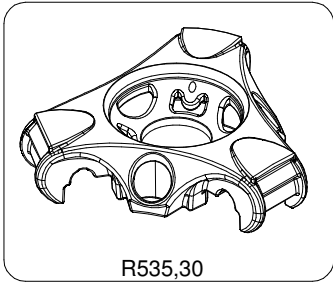

Manfrotto
PROFESSIONAL CAMERA SUPPORTS

ART. MVT535AQ

For serial number from A4379419
to A4444944

R535,30

R535,99L
(TUBE WITH
ENDGRAVINGS)

R535,04

R535,02

R680,07

R055,534

R535,102

R535,54

R535,98

R055,395

R055,534

R475,26
set of 5

R535,100

Tool (TORX T25) included in:
- Spare part R055,395
- Spare part R055,399
- Spare part R680,07

R055,534

R535,112

BOX
RI,535,45
Set of 6