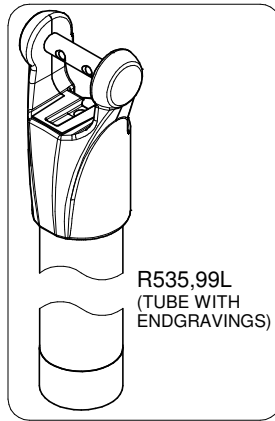

Manfrotto
PROFESSIONAL CAMERA SUPPORTS

ART. MVT535AQ

For serial number from A4379419
to A4444944

R535,30

R535,99L
(TUBE WITH
ENDGRAVINGS)

R535,04

R535,02

R680,07

R055,534

R535,102

R535,54

R535,98

R055,395

R055,534

R475,26
set of 5

R535,100

Tool (TORX T25) included in:
- Spare part R055,395
- Spare part R055,399
- Spare part R680,07

R055,534

R535,112

BOX
RI,535,45
Set of 6