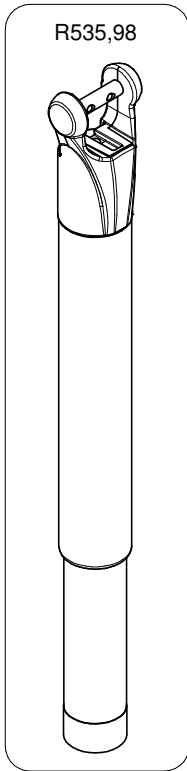

Manfrotto
PROFESSIONAL CAMERA SUPPORTS

ART. MVT535AQ

For serial number from A4379419
to A4444944

R535,30

R535,99L
(TUBE WITH
ENDGRAVINGS)

R535,04

R535,02

R680,07

R055,534

R535,102

R535,54

R535,98

R055,395

R055,534

R475,26
set of 5

R535,100

Tool (TORX T25) included in:
- Spare part R055,395
- Spare part R055,399
- Spare part R680,07

R055,534

R535,112

BOX
RI,535,45
Set of 6