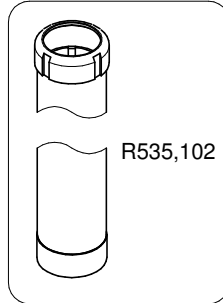

Manfrotto
PROFESSIONAL CAMERA SUPPORTS

ART. MVT535AQ

For serial number from A4379419
to A4444944

R535,30

R535,99L
(TUBE WITH
ENDGRAVINGS)

R535,04

R535,02

R680,07

R055,534

R535,102

R535,54

R535,98

R055,395

R055,534

R475,26
set of 5

R535,100

Tool (TORX T25) included in:
- Spare part R055,395
- Spare part R055,399
- Spare part R680,07

R055,534

R535,112

BOX
RI,535,45
Set of 6