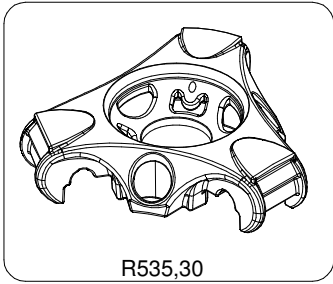

Manfrotto
PROFESSIONAL CAMERA SUPPORTS

ART. MVT535AQ

For serial number from A4444945

R535,30

R535,97L
(TUBE WITH
ENDGRAVINGS)

R535,04

R535,02

R680,07

R055,534

R535,121

R535,54

R535,96

R055,395

R055,534

R475,26
set of 5

R535,122

Tool (TORX T25) included in:
- Spare part R055,395
- Spare part R055,399
- Spare part R680,07

R055,534

R535,123

BOX
R1,535,45
Set of 6